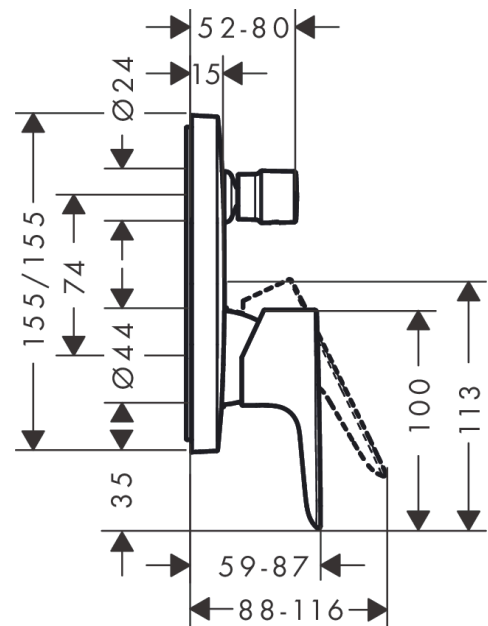

Talis E

Single lever bath mixer for concealed installation for iBox universal

Finish: **Matt Black** Article Number: **71745673**

Description

product features

- flow rate upper outlet: 21 l/min
- flow rate lower outlet: 29 l/min
- ceramic cartridge
- temperature limitation adjustable
- diverter with automatic resetting
- connection type: basic set

Product image

Scale drawing

Flowchart