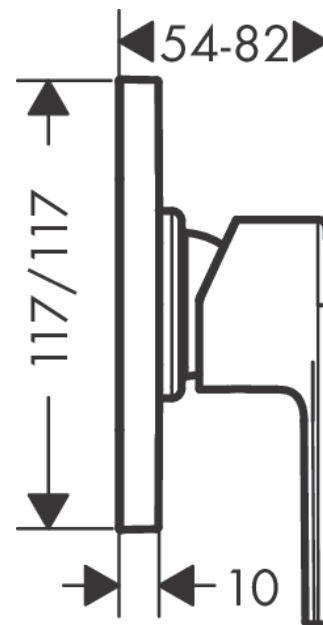

Vernis Shape
Single lever shower mixer for concealed installation
 Finish: **Chrome** Article Number: **71658000**

Description

product features

- 1 function
- maximum flow rate at 3 bar: 28,7 l/min
- ceramic cartridge
- temperature limitation adjustable
- min. operating pressure: 1 bar
- max. operating pressure: 10 bar
- connection type: basic set

Product image

Scale drawing

Flowchart