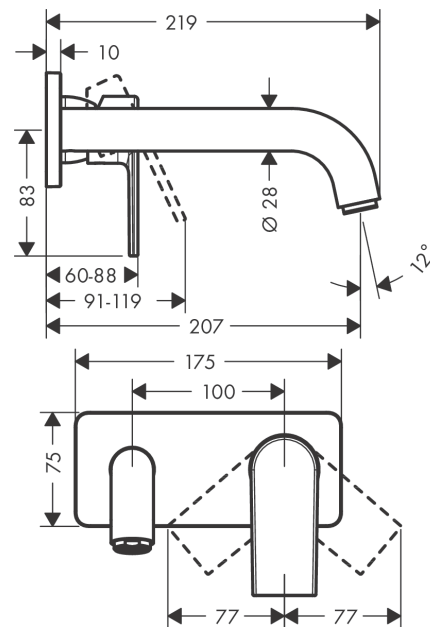

## Vernis Shape

Single lever basin mixer for concealed installation wall-mounted with spout 20,7 cm

Finish: **Chrome** Article Number: **71578000**

#### product features

- projection: 207 mm
- spray type: normal spray
- maximum flow rate at 3 bar: 5 l/min
- ceramic cartridge
- suitable for continuous flow water heaters
- connection type: basic set
- connection dimension: DN15
- handle can be positioned on the right or left, depending on the basic set installation

### Scale drawing