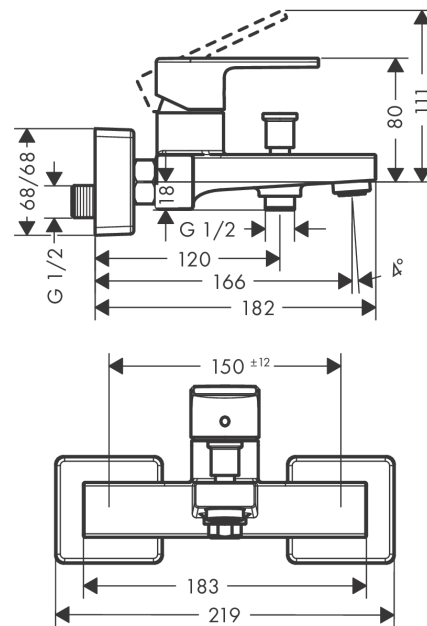

**Vernis Shape**  
**Single lever bath mixer for exposed installation**  
 Finish: **Chrome** Article Number: **71450003**

### Description

**product features**

- 2 functions
- projection: 166 mm
- spray type mixer: normal spray
- maximum flow rate at 3 bar: 22,5 l/min
- flow rate for bath spout at 3 bar: 22,5 l/min
- flow rate of hand shower at 3 bar: 15,7 l/min
- ceramic cartridge
- temperature limitation adjustable
- diverter with automatic resetting
- suitable for continuous flow water heaters
- connection dimension: DN15
- connection type: s-shaped connections
- min. operating pressure: 1 bar
- max. operating pressure: 10 bar

### Scale drawing

**Vernis Shape**  
**Single lever bath mixer for exposed installation**  
 Finish: **Chrome** Article Number: **71450003**

**Flowchart**