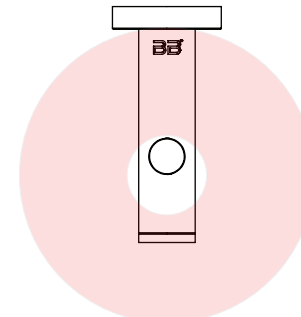

Wall Fixings Supplied:
Masonry

Original UX Fischer® supplied,
phased in from June 2015.

Dimensions given are in **mm** and **[inches]**. Bathroom Butler® reserves the right to alter and/or remove designs from time to time without prior notice. This drawing is to be used for reference purposes only. E &O.E.

Document version **023**

Product version **022**