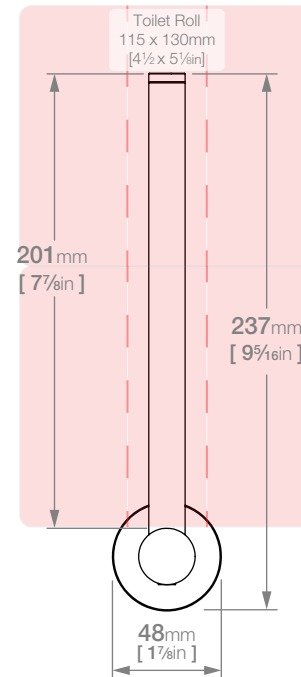

4604 PAPER HOLDER SPARE

4600 Series Premium Collection

GRADE 304 Stainless Steel

Model: BAAC4604####*

(*where #### is the relevant finish code)

**Please note that not all finishes are available as a stocked product in all countries. Additional surcharges, MOQ's and longer lead times may apply.

Wall Fixings Supplied:
Masonry

Original UX Fischer® supplied,
phased in from June 2015.

Dimensions given are in **mm** and **[inches]**. Bathroom Butler® reserves the right to alter and/or remove designs from time to time without prior notice. This drawing is to be used for reference purposes only. E &O.E.