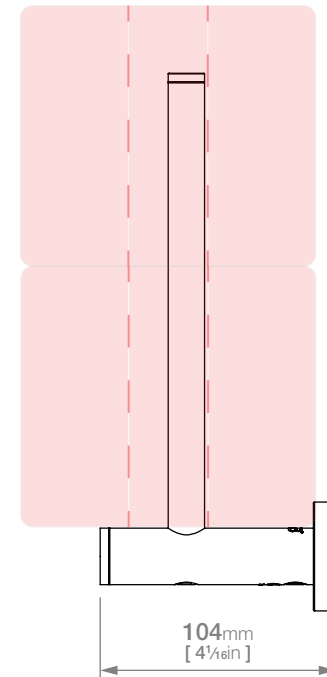

4604 PAPER HOLDER SPARE

4600 Series Premium Collection

GRADE 304 Stainless Steel

Model: BAAC4604####*

(*where #### is the relevant finish code)

**Please note that not all finishes are available as a stocked product in all countries. Additional surcharges, MOQ's and longer lead times may apply.

Wall Fixings Supplied:
Masonry

Original UX Fischer® supplied,
phased in from June 2015.

Dimensions given are in **mm** and **[inches]**. Bathroom Butler® reserves the right to alter and/or remove designs from time to time without prior notice. This drawing is to be used for reference purposes only. E &O.E.