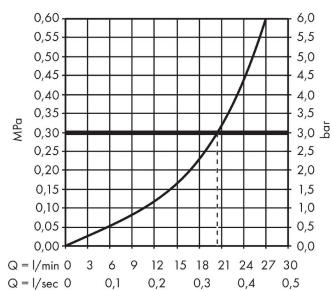

Flowchart

The consumption was measured in combination with the appropriate fittings (thermostat/mixer/in-wall valve) to reflect actual application in practice.