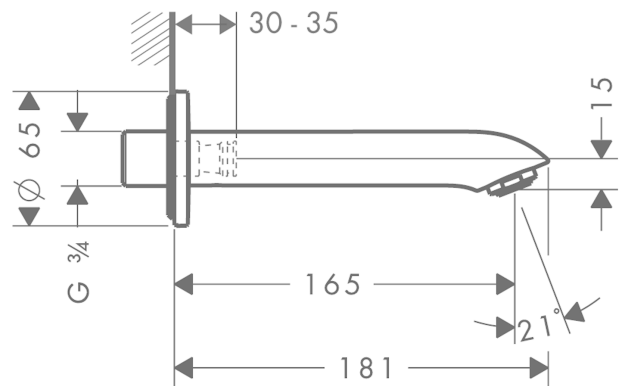

Metris

Bath spout

Finish: **Chrome** Article Number: **31494000**

Description

product features

- 1 function
- projection: 165 mm
- wall-mounted
- maximum flow rate at 3 bar: 20 l/min
- connection dimension: DN20
- spray type: normal spray

Technology

Product image

Scale drawing