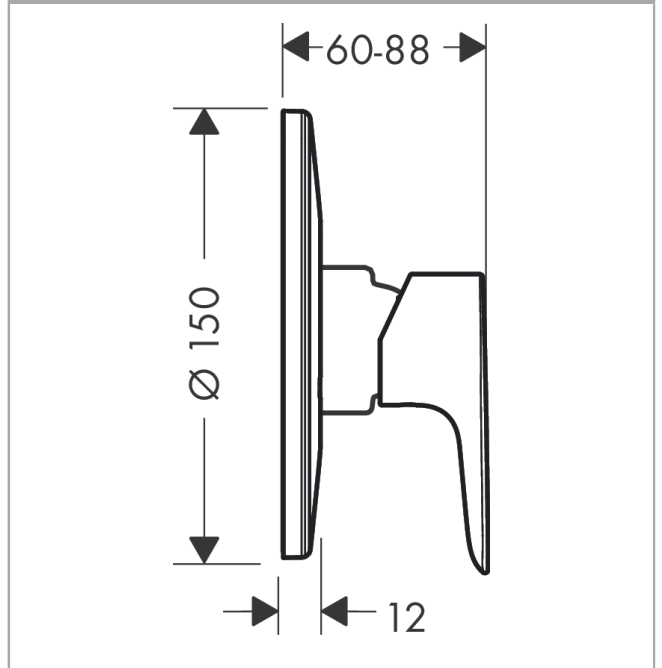

**Talis E**  
**Single lever shower mixer for concealed installation**  
 Finish: **Chrome** Article Number: **71766000**

**Description**

**product features**

- 1 function
- maximum flow rate at 3 bar: 28,7 l/min
- min. operating pressure: 1 bar
- max. operating pressure: 10 bar
- connection type: basic set

**Product image**

**Scale drawing**

**Flowchart**