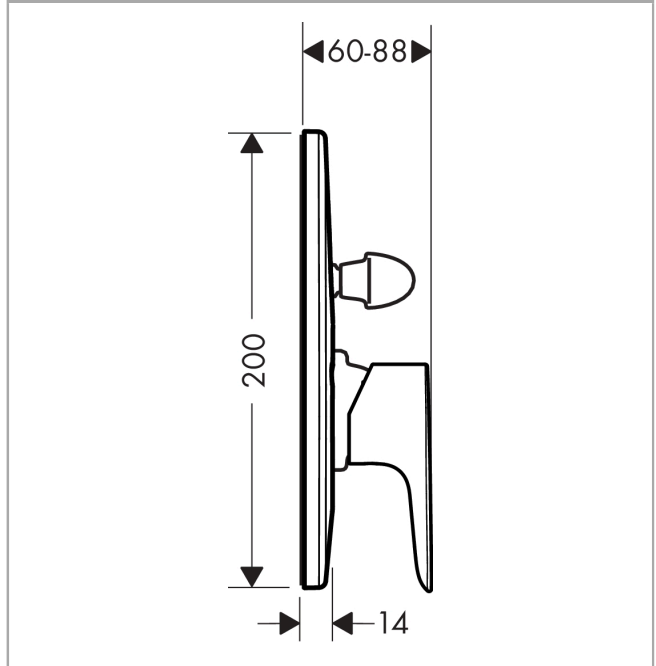

### Description

#### product features

- 2 functions
- maximum flow rate at 3 bar: 30,7 l/min
- flow rate for bath spout at 3 bar: 30,7 l/min
- flow rate of hand shower at 3 bar: 27 l/min
- ceramic cartridge
- temperature limitation adjustable
- diverter with automatic resetting
- connection type: basic set
- min. operating pressure: 1 bar
- max. operating pressure: 10 bar

### Scale drawing