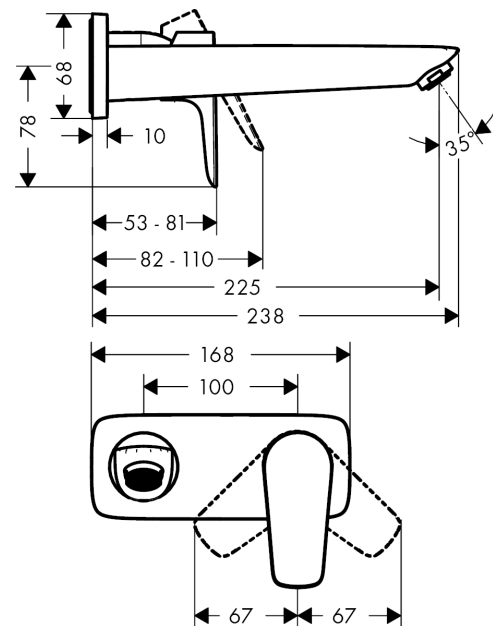

Talis E

Single lever basin mixer for concealed installation wall-mounted with spout 22.5 cm

Finish: **Matt Black** Article Number: **71734670**

Description

product features

- consists of: single lever basin mixer for concealed installation wall-mounted, waste set
- projection: 225 mm
- spray type: normal spray
- maximum flow rate at 3 bar: 5 l/min
- ceramic cartridge
- temperature limitation adjustable
- suitable for continuous flow water heaters
- non-closing waste set
- material waste set: metal
- connection type: basic set
- connection dimension: DN15
- handle can be positioned on the right or left, depending on the basic set installation

Technology

Design awards

Product image

Scale drawing

Talis E

Single lever basin mixer for concealed installation wall-mounted with spout 22.5 cm

Finish: **Matt Black** Article Number: **71734670**

Flowchart

Talis E

Single lever basin mixer for concealed installation wall-mounted with spout 22.5 cm

Finish: **Matt Black** Article Number: **71734670**

Installation examples