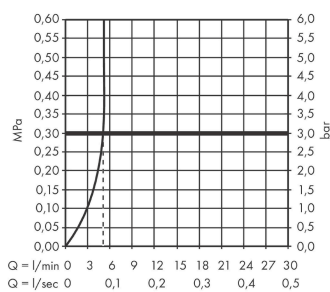

Talis E

Single lever basin mixer for concealed installation wall-mounted with spout 16.5 cm

Finish: **Chrome** Article Number: **71732000**

Description

product features

- consists of: single lever basin mixer for concealed installation wall-mounted, waste set
- projection: 165 mm
- spray type: normal spray
- maximum flow rate at 3 bar: 5 l/min
- ceramic cartridge
- temperature limitation adjustable
- suitable for continuous flow water heaters
- non-closing waste set
- material waste set: metal
- connection type: basic set
- connection dimension: DN15

Technology

Product image

Scale drawing

Flowchart

Talis E

Single lever basin mixer for concealed installation wall-mounted with spout 16.5 cm

Finish: **Chrome** Article Number: **71732000**

Installation examples