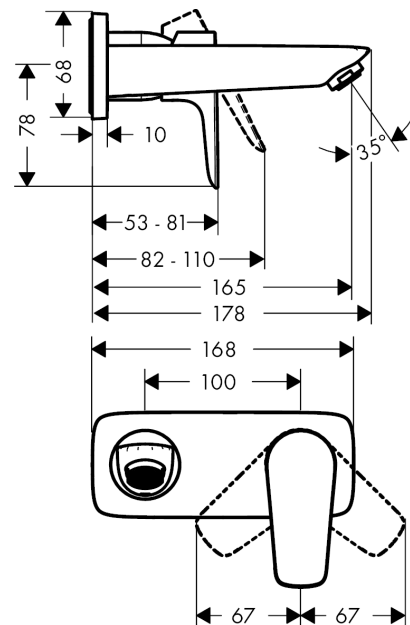

Talis E

Single lever basin mixer for concealed installation wall-mounted with spout 16.5 cm

Finish: **Chrome** Article Number: **71732000**

Description

product features

- consists of: single lever basin mixer for concealed installation wall-mounted, waste set
- projection: 165 mm
- spray type: normal spray
- maximum flow rate at 3 bar: 5 l/min
- ceramic cartridge
- temperature limitation adjustable
- suitable for continuous flow water heaters
- non-closing waste set
- material waste set: metal
- connection type: basic set
- connection dimension: DN15

Technology

Product image

Scale drawing

Flowchart

Talis E

Single lever basin mixer for concealed installation wall-mounted with spout 16.5 cm

Finish: **Chrome** Article Number: **71732000**

Installation examples