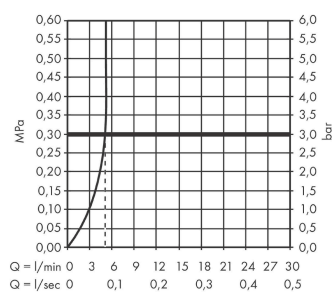

Vernis Blend

Single lever basin mixer for concealed installation wall-mounted with spout 20,7 cm

Finish: **Matt Black** Article Number: **71576670**

Description

product features

- projection: 207 mm
- spray type: normal spray
- maximum flow rate at 3 bar: 5 l/min
- ceramic cartridge
- suitable for continuous flow water heaters
- connection type: basic set
- connection dimension: DN15
- handle can be positioned on the right or left, depending on the basic set installation

Technology

Product image

Scale drawing

Flowchart