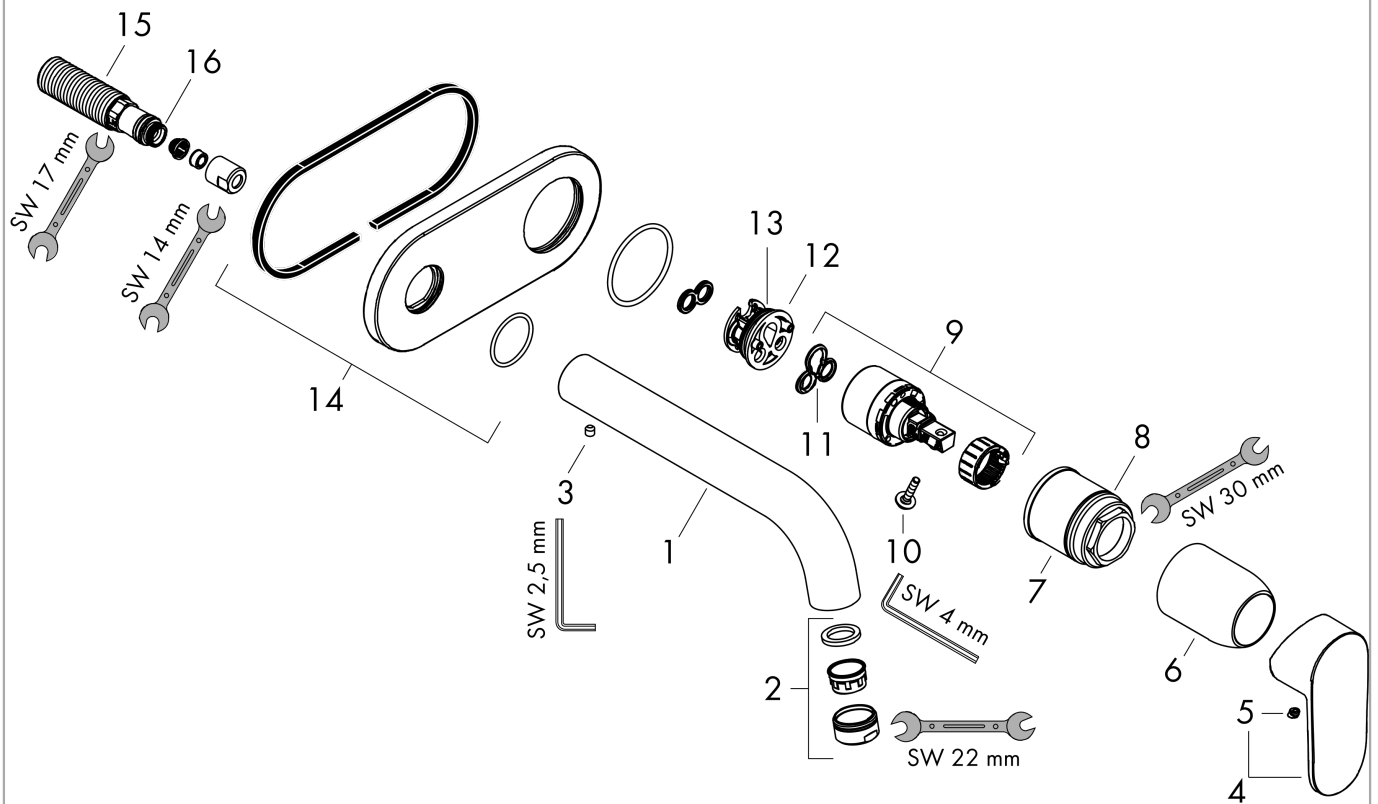

#### product features

- projection: 207 mm
- spray type: normal spray
- maximum flow rate at 3 bar: 5 l/min
- ceramic cartridge
- suitable for continuous flow water heaters
- connection type: basic set
- connection dimension: DN15
- handle can be positioned on the right or left, depending on the basic set installation

### Scale drawing

### Flowchart

**Vernis Blend**

**Single lever basin mixer for concealed installation wall-mounted with spout 20,7 cm**

Finish: **Matt Black** Article Number: **71576670**

**Exploded Drawing**

Year of production: >04/21

### Spare part list

Year of production: >04/21

Pos.	Description	Article Number	PC	PU
1	spout cpl.	93710670	60	1
2	aerator M24x1	92254670	59	1
3	hollow set screw M5x5	98446000	1	1
4	handle	93678670	58	1
5	screw cover	96338000	1	1
6	sleeve	98790670	58	1
7	nut	95622000	9	1
8	O-ring 39x1,5	98400000	1	1
9	cartridge, assy	92730000	11	1
10	locking screw for handle	95140000	2	1
11	seal	95008000	3	1
12	adapter for cartridge	95779000	5	1
13	O-ring 26x2	98147000	1	1
14	escutcheon	93714XXX	0	-
15	connecting thread G½	93771000	7	1
16	O-ring 13x2	98128000	1	1
a	base body	13622180	99	1
b	waste	50001670	99	1
c	extension set 25 mm for 13622180	31971000	99	1