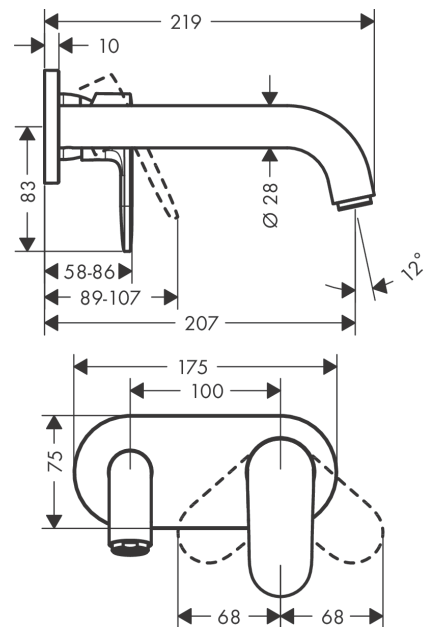

## Vernis Blend

Single lever basin mixer for concealed installation wall-mounted with spout 20,7 cm

Finish: **Matt Black** Article Number: **71576670**

#### product features

- projection: 207 mm
- spray type: normal spray
- maximum flow rate at 3 bar: 5 l/min
- ceramic cartridge
- suitable for continuous flow water heaters
- connection type: basic set
- connection dimension: DN15
- handle can be positioned on the right or left, depending on the basic set installation

### Scale drawing

### Spare part list

Year of production: >04/21

Pos.	Description	Article Number	PC	PU
1	spout cpl.	93710670	60	1
2	aerator M24x1	92254670	59	1
3	hollow set screw M5x5	98446000	1	1
4	handle	93678670	58	1
5	screw cover	96338000	1	1
6	sleeve	98790670	58	1
7	nut	95622000	9	1
8	O-ring 39x1,5	98400000	1	1
9	cartridge, assy	92730000	11	1
10	locking screw for handle	95140000	2	1
11	seal	95008000	3	1
12	adapter for cartridge	95779000	5	1
13	O-ring 26x2	98147000	1	1
14	escutcheon	93714XXX	0	-
15	connecting thread G½	93771000	7	1
16	O-ring 13x2	98128000	1	1
a	base body	13622180	99	1
b	waste	50001670	99	1
c	extension set 25 mm for 13622180	31971000	99	1