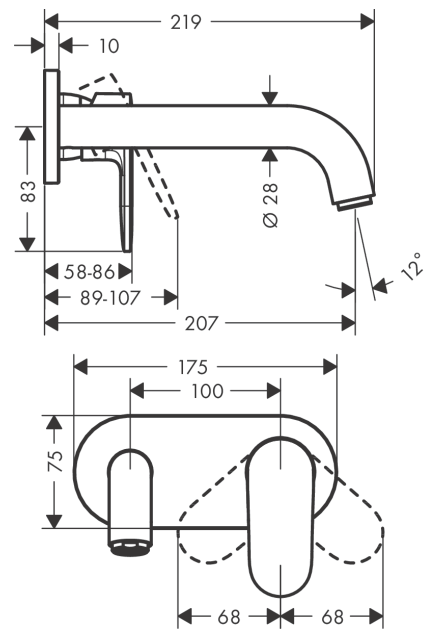

Vernis Blend

Single lever basin mixer for concealed installation wall-mounted with spout 20,7 cm

Finish: **Chrome** Article Number: **71576000**

Description

product features

- projection: 207 mm
- spray type: normal spray
- maximum flow rate at 3 bar: 5 l/min
- ceramic cartridge
- suitable for continuous flow water heaters
- connection type: basic set
- connection dimension: DN15
- handle can be positioned on the right or left, depending on the basic set installation

Technology

Product image

Scale drawing

Flowchart

Vernis Blend

Single lever basin mixer for concealed installation wall-mounted with spout 20,7 cm

Finish: **Chrome** Article Number: **71576000**

Exploded Drawing

Year of production: >04/21

Vernis Blend

Single lever basin mixer for concealed installation wall-mounted with spout 20,7 cm

Finish: **Chrome** Article Number: **71576000**

Spare part list

Year of production: >04/21

Pos.	Description	Article Number	PC	PU
1	spout cpl.	93710000	10	1
2	aerator M24x1	92254000	9	1
3	hollow set screw M5x5	98446000	1	1
4	handle	93678000	8	1
5	screw cover	96338000	1	1
6	sleeve	98790000	8	1
7	nut	95622000	9	1
8	O-ring 39x1,5	98400000	1	1
9	cartridge, assy	92730000	11	1
10	locking screw for handle	95140000	2	1
11	seal	95008000	3	1
12	adapter for cartridge	95779000	5	1
13	O-ring 26x2	98147000	1	1
14	escutcheon	93714000	9	1
15	connecting thread G½	93771000	7	1
16	O-ring 13x2	98128000	1	1
a	base body	13622180	99	1
b	waste	50001000	99	1
c	extension set 25 mm for 13622180	31971000	99	1