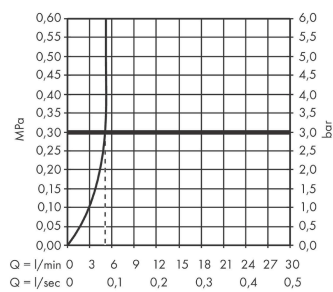

Vernis Blend

Single lever basin mixer for concealed installation wall-mounted with spout 20,7 cm

Finish: **Chrome** Article Number: **71576000**

Description

product features

- projection: 207 mm
- spray type: normal spray
- maximum flow rate at 3 bar: 5 l/min
- ceramic cartridge
- suitable for continuous flow water heaters
- connection type: basic set
- connection dimension: DN15
- handle can be positioned on the right or left, depending on the basic set installation

Technology

Product image

Scale drawing

Flowchart

Vernis Blend

Single lever basin mixer for concealed installation wall-mounted with spout 20,7 cm

Finish: **Chrome** Article Number: **71576000**

Exploded Drawing