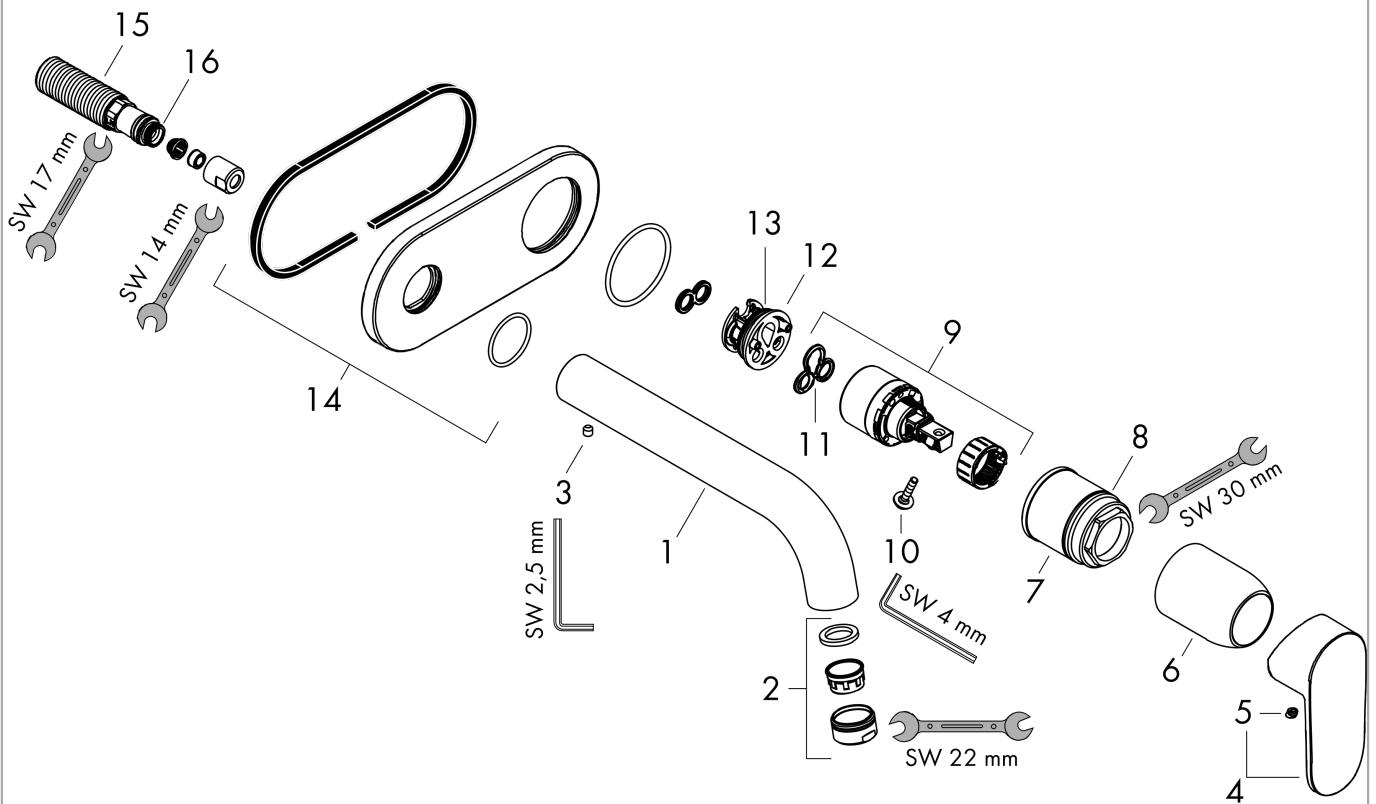

Vernis Blend

Single lever basin mixer for concealed installation wall-mounted with spout 20,7 cm

Finish: **Chrome** Article Number: **71576000**

Description

product features

- projection: 207 mm
- spray type: normal spray
- maximum flow rate at 3 bar: 5 l/min
- ceramic cartridge
- suitable for continuous flow water heaters
- connection type: basic set
- connection dimension: DN15
- handle can be positioned on the right or left, depending on the basic set installation

Technology

Product image

Scale drawing

Flowchart

Vernis Blend

Single lever basin mixer for concealed installation wall-mounted with spout 20,7 cm

Finish: **Chrome** Article Number: **71576000**

Exploded Drawing

Year of production: >04/21

Vernis Blend

Single lever basin mixer for concealed installation wall-mounted with spout 20,7 cm

Finish: **Chrome** Article Number: **71576000**

Spare part list

Year of production: >04/21

Pos.	Description	Article Number	PC	PU
1	spout cpl.	93710000	10	1
2	aerator M24x1	92254000	9	1
3	hollow set screw M5x5	98446000	1	1
4	handle	93678000	8	1
5	screw cover	96338000	1	1
6	sleeve	98790000	8	1
7	nut	95622000	9	1
8	O-ring 39x1,5	98400000	1	1
9	cartridge, assy	92730000	11	1
10	locking screw for handle	95140000	2	1
11	seal	95008000	3	1
12	adapter for cartridge	95779000	5	1
13	O-ring 26x2	98147000	1	1
14	escutcheon	93714000	9	1
15	connecting thread G½	93771000	7	1
16	O-ring 13x2	98128000	1	1
a	base body	13622180	99	1
b	waste	50001000	99	1
c	extension set 25 mm for 13622180	31971000	99	1