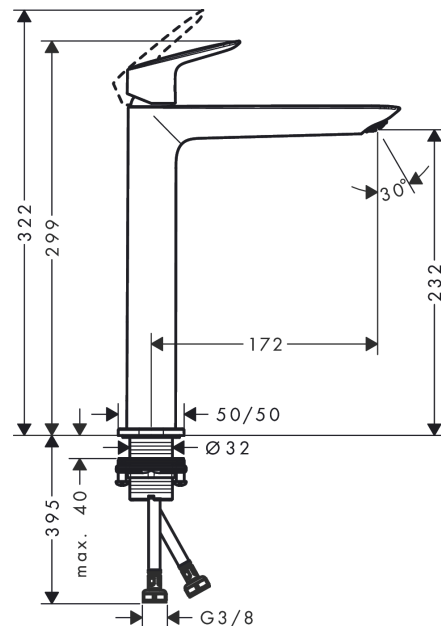

Logis

Single lever basin mixer 240 Fine without waste set

Finish: **Chrome** Article Number: **71258003**

Description

product features

- ComfortZone 240
- projection: 172 mm
- spout height: 232 mm
- spray type: normal spray
- ceramic cartridge
- temperature limitation adjustable
- suitable for continuous flow water heaters
- connection type: G ½ connections
- connection dimension: DN15

Technology

Product image

Scale drawing

Flowchart