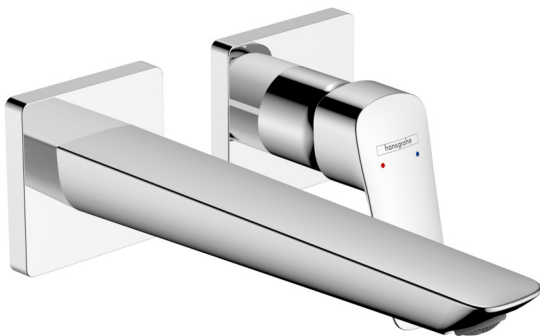

Logis

Single lever basin mixer for concealed installation Fine wall-mounted with spout 20,6 cm
 Finish: **Chrome** Article Number: **71256000**

Description

product features

- consists of: single lever basin mixer for concealed installation wall-mounted, waste set
- projection: 206 mm
- spray type: normal spray
- maximum flow rate at 3 bar: 5 l/min
- ceramic cartridge
- temperature limitation adjustable
- suitable for continuous flow water heaters
- non-closing waste set
- material waste set: metal
- connection type: basic set
- connection dimension: DN15
- handle can be positioned on the right or left, depending on the basic set installation

Technology

Product image

Scale drawing

Logis

Single lever basin mixer for concealed installation Fine wall-mounted with spout 20,6 cm

Finish: **Chrome** Article Number: **71256000**

Flowchart