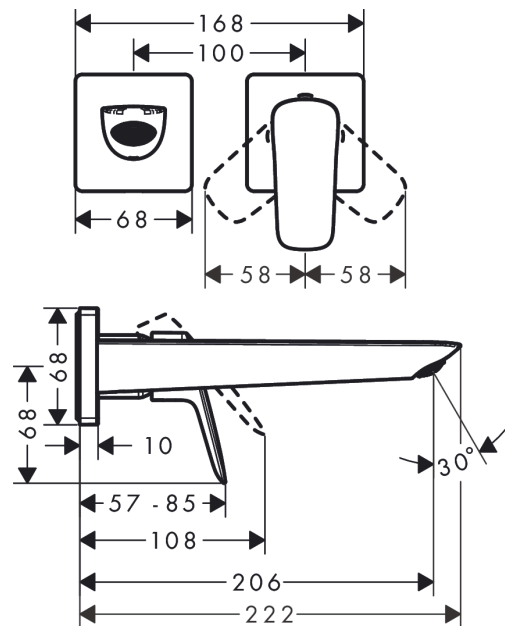

Logis

Single lever basin mixer for concealed installation Fine wall-mounted with spout 20,6 cm
 Finish: **Chrome** Article Number: **71256000**

Description

product features

- consists of: single lever basin mixer for concealed installation wall-mounted, waste set
- projection: 206 mm
- spray type: normal spray
- maximum flow rate at 3 bar: 5 l/min
- ceramic cartridge
- temperature limitation adjustable
- suitable for continuous flow water heaters
- non-closing waste set
- material waste set: metal
- connection type: basic set
- connection dimension: DN15
- handle can be positioned on the right or left, depending on the basic set installation

Technology

Product image

Scale drawing

Logis

Single lever basin mixer for concealed installation Fine wall-mounted with spout 20,6 cm

Finish: **Chrome** Article Number: **71256000**

Flowchart