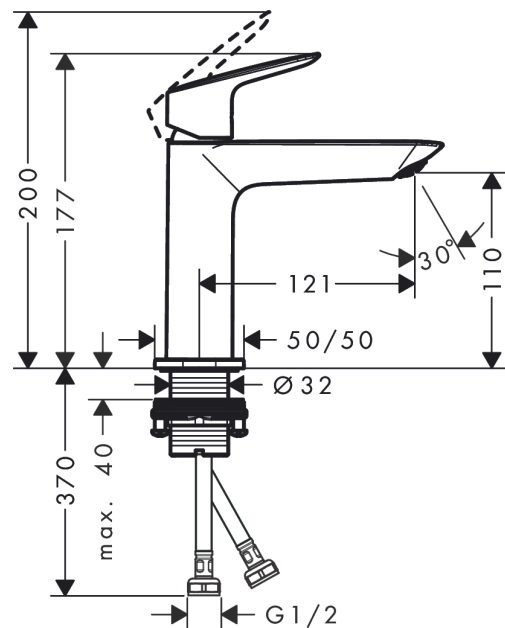

Logis

Single lever basin mixer 110 Fine without waste set

Finish: **Chrome** Article Number: **71253003**

Description

product features

- ComfortZone 110
- projection: 121 mm
- spout height: 110 mm
- ceramic cartridge
- temperature limitation adjustable
- suitable for continuous flow water heaters
- connection type: G 1/2 connections
- connection dimension: DN15

Technology

Product image

Scale drawing

Flowchart