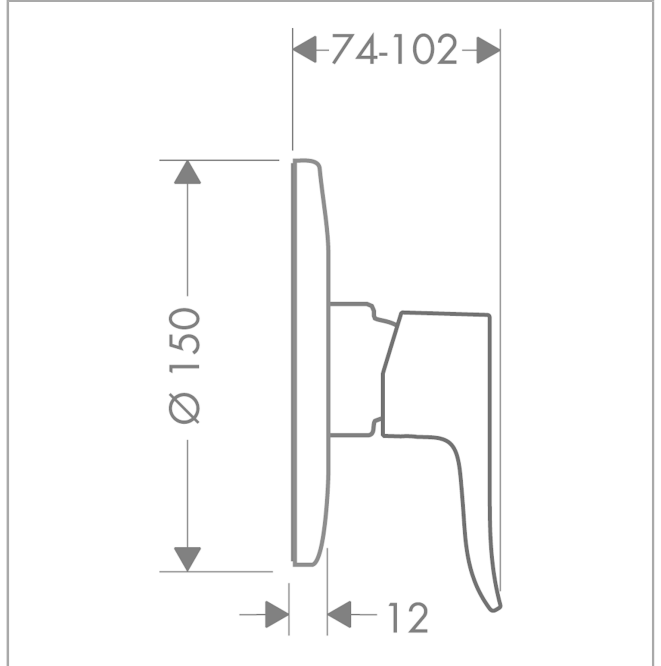

Metris
Single lever shower mixer for concealed installation
 Finish: **Chrome** Article Number: **31686000**

Description

product features

- 1 function
- maximum flow rate at 3 bar: 28 l/min
- min. operating pressure: 1 bar
- max. operating pressure: 10 bar
- connection type: basic set

Product image

Scale drawing

Flowchart