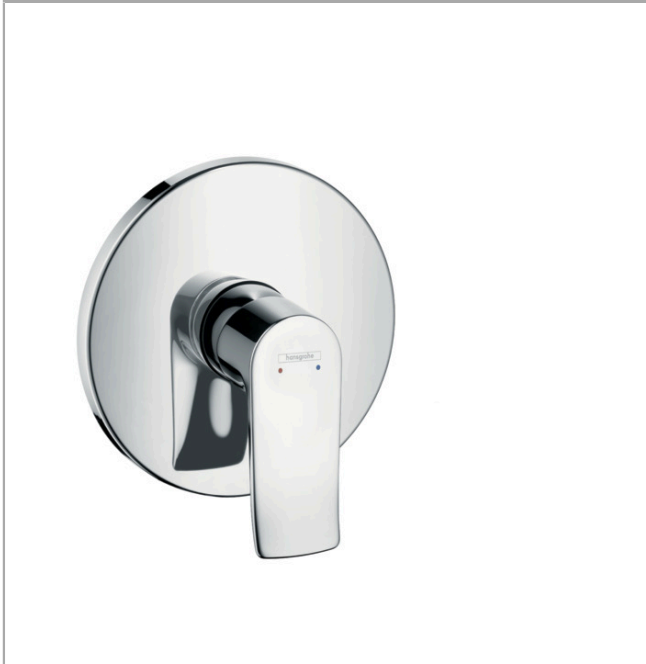

**Metris**

**Single lever shower mixer for concealed installation for iBox universal**

Finish: **Chrome** Article Number: **31685003**

**Description**

**product features**

- 1 function
- ceramic cartridge
- connection dimension: DN15
- connection type: basic set

**Product image**

**Scale drawing**

**Flowchart**