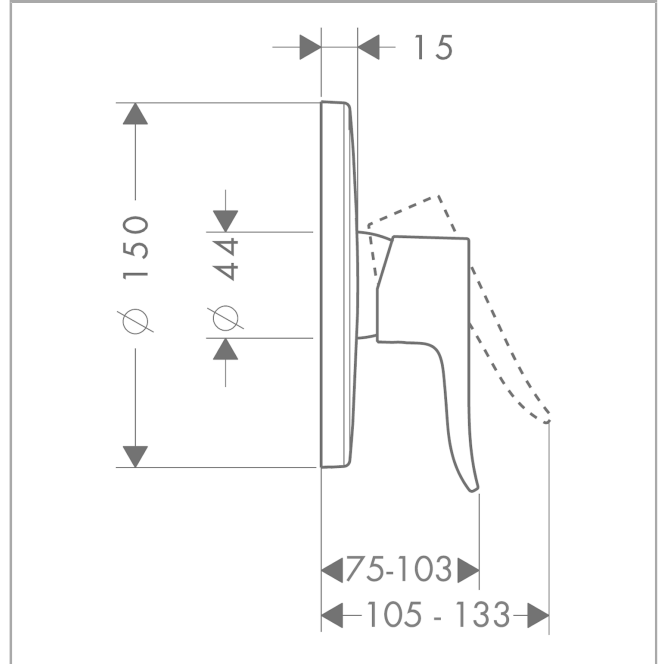

**Metris**

**Single lever shower mixer for concealed installation for iBox universal**

Finish: **Chrome** Article Number: **31685003**

**Description**

**product features**

- 1 function
- ceramic cartridge
- connection dimension: DN15
- connection type: basic set

**Product image**

**Scale drawing**

**Flowchart**