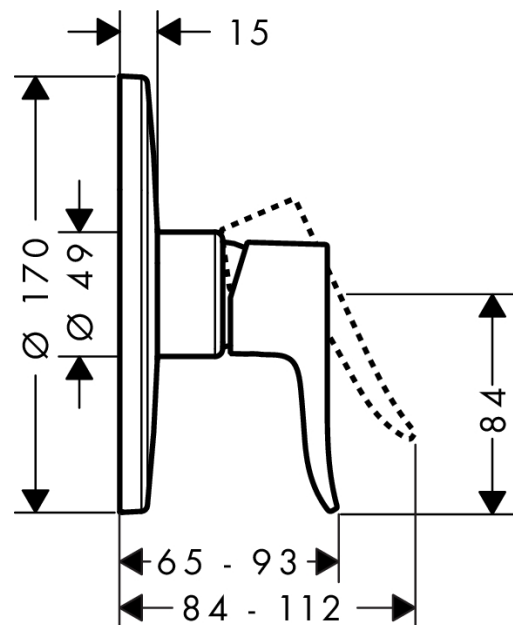

Metris

Single lever shower mixer HighFlow for concealed installation for iBox universal

Finish: **Chrome** Article Number: **31652000**

Description

product features

- 1 function
- maximum flow rate at 3 bar: 47 l/min
- ceramic cartridge (Highflow)
- temperature limitation adjustable
- connection dimension: DN15
- min. operating pressure: 1 bar
- max. operating pressure: 10 bar
- connection type: basic set

Product image

Scale drawing

Flowchart