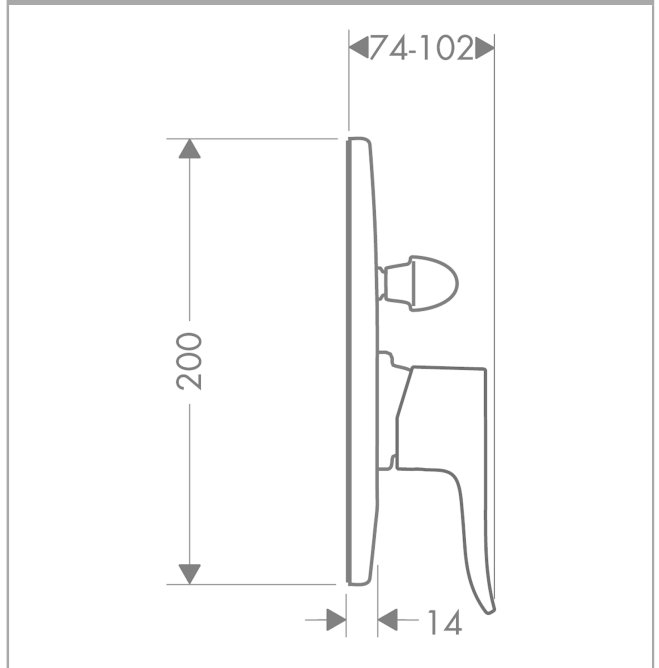

Metris
Single lever bath mixer for concealed installation
 Finish: **Chrome** Article Number: **31484000**

Description

product features

- 2 functions
- maximum flow rate at 3 bar: 30,7 l/min
- flow rate for bath spout at 3 bar: 30,7 l/min
- flow rate of hand shower at 3 bar: 27,4 l/min
- ceramic cartridge
- temperature limitation adjustable
- diverter with automatic resetting
- connection type: basic set
- min. operating pressure: 1 bar
- max. operating pressure: 10 bar

Product image

Scale drawing

Flowchart