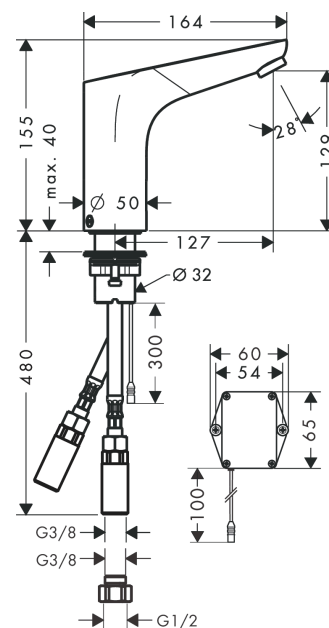

Decor

Electronic basin mixer with temperature pre-adjustment battery operation

Finish: **Chrome** Article Number: **31172223**

Description

product features

- ComfortZone 130
- projection: 127 mm
- spray type: normal spray
- maximum flow rate at 3 bar: 5 l/min
- temperature limitation adjustable
- temperature pre-adjustable
- suitable for continuous flow water heaters
- infrared sensor technology
- automatic environmental adjustment of infrared sensor
- adjustable optical range of infrared sensor (2 settings)
- battery condition indicator available
- battery operation 6V (lifetime approx. 2 years, battery included in scope of supply)
- running time: 10 s
- hygiene rinse activatable (automatic water flow)
- frequency of hygiene rinse: 24 h
- flushing time hygiene rinse: 10 s
- permanent rinse activatable (single water flow for 180 seconds, suitable for thermal disinfection)
- cleaning mode: manual water stop for washbasin cleaning
- connection dimension: DN15
- TÜV certified
- dirt filters in the connection hoses

Technology

Product image

Scale drawing

Decor

Electronic basin mixer with temperature pre-adjustment battery operation

Finish: **Chrome** Article Number: **31172223**

Flowchart