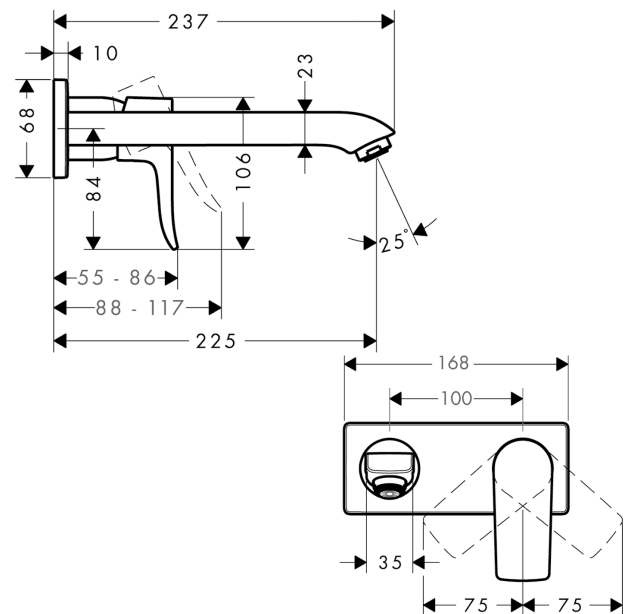

## Metris

Single lever basin mixer for concealed installation wall-mounted with spout 22,5 cm

Finish: **Chrome** Article Number: **31086000**

#### product features

- consists of: single lever basin mixer for concealed installation wall-mounted, waste set
- projection: 225 mm
- spray type: normal spray
- maximum flow rate at 3 bar: 5 l/min
- ceramic cartridge
- temperature limitation adjustable
- suitable for continuous flow water heaters
- non-closing waste set
- material waste set: metal
- connection type: basic set
- connection dimension: DN15
- handle can be positioned on the right or left, depending on the basic set installation

### Scale drawing

**Metris**

**Single lever basin mixer for concealed installation wall-mounted with spout 22,5 cm**

Finish: **Chrome** Article Number: **31086000**

**Flowchart**

**Metris**

**Single lever basin mixer for concealed installation wall-mounted with spout 22,5 cm**