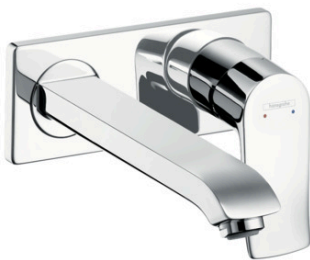

## Metris

Single lever basin mixer for concealed installation wall-mounted with spout 22,5 cm

Finish: **Chrome** Article Number: **31086000**

#### product features

- consists of: single lever basin mixer for concealed installation wall-mounted, waste set
- projection: 225 mm
- spray type: normal spray
- maximum flow rate at 3 bar: 5 l/min
- ceramic cartridge
- temperature limitation adjustable
- suitable for continuous flow water heaters
- non-closing waste set
- material waste set: metal
- connection type: basic set
- connection dimension: DN15
- handle can be positioned on the right or left, depending on the basic set installation

### Scale drawing

**Metris**

**Single lever basin mixer for concealed installation wall-mounted with spout 22,5 cm**

Finish: **Chrome** Article Number: **31086000**

**Flowchart**

**Metris**

**Single lever basin mixer for concealed installation wall-mounted with spout 22,5 cm**