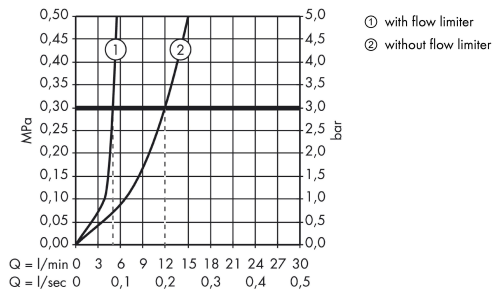

### Scale drawing

**Metris**

**Single lever basin mixer for concealed installation wall-mounted with spout 22,5 cm**

Finish: **Chrome** Article Number: **31086000**

**Flowchart**

**Metris**

**Single lever basin mixer for concealed installation wall-mounted with spout 22,5 cm**