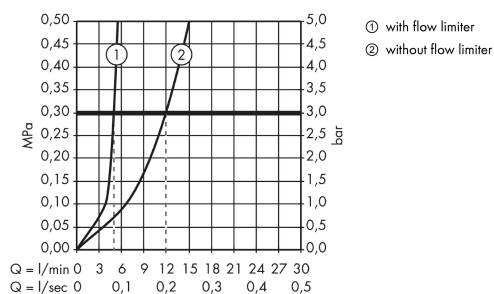

Metris

Single lever basin mixer for concealed installation wall-mounted with spout 16,5 cm

Finish: **Chrome** Article Number: **31085000**

Description

product features

- consists of: single lever basin mixer for concealed installation wall-mounted, waste set
- projection: 165 mm
- spray type: normal spray
- maximum flow rate at 3 bar: 5 l/min
- ceramic cartridge
- temperature limitation adjustable
- non-closing waste set
- material waste set: metal
- connection type: basic set
- connection dimension: DN15
- handle can be positioned on the right or left, depending on the basic set installation

Technology

Product image

Scale drawing

Flowchart