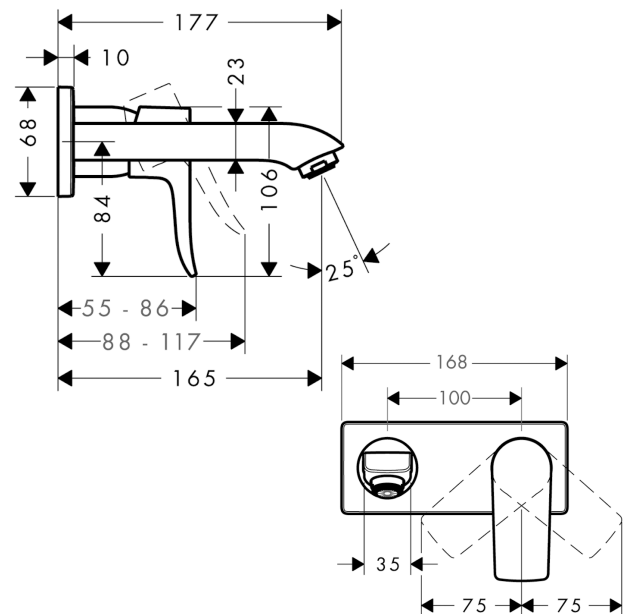

## Metris

Single lever basin mixer for concealed installation wall-mounted with spout 16,5 cm

Finish: **Chrome** Article Number: **31085000**

#### product features

- consists of: single lever basin mixer for concealed installation wall-mounted, waste set
- projection: 165 mm
- spray type: normal spray
- maximum flow rate at 3 bar: 5 l/min
- ceramic cartridge
- temperature limitation adjustable
- non-closing waste set
- material waste set: metal
- connection type: basic set
- connection dimension: DN15
- handle can be positioned on the right or left, depending on the basic set installation

### Scale drawing

### Flowchart

**Metris**

**Single lever basin mixer for concealed installation wall-mounted with spout 16,5 cm**

Finish: **Chrome** Article Number: **31085000**

**Installation examples**