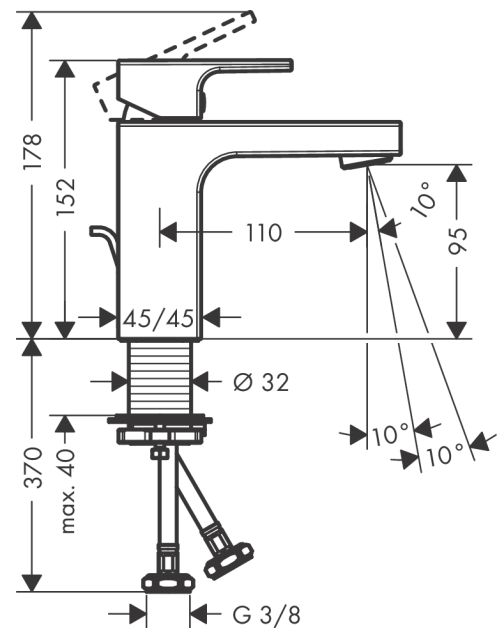

Vernis Shape

Single lever basin mixer 100 CoolStart with isolated water conduction and pop-up waste set

Surfaces: **Matt Black** Article Number: **71594670**

Description

product features

- consists of: single lever basin mixer, waste set
- ComfortZone 100
- projection: 110 mm
- spout height: 95 mm
- spray type: normal spray
- swiveling spray former
- maximum flow rate at 3 bar: 5 l/min
- ceramic cartridge
- temperature limitation adjustable
- with isolated water conduction - without contact with nickel and lead
- suitable for continuous flow water heaters
- pop-up waste set G 1¼
- material waste set: synthetic
- connection type: G ¾ connections
- connection dimension: DN15
- cold water in middle position

Technology

Certificates

Product image

Scale drawing

Vernis Shape

Single lever basin mixer 100 CoolStart with isolated water conduction and pop-up waste set

Surfaces: **Matt Black** Article Number: **71594670**