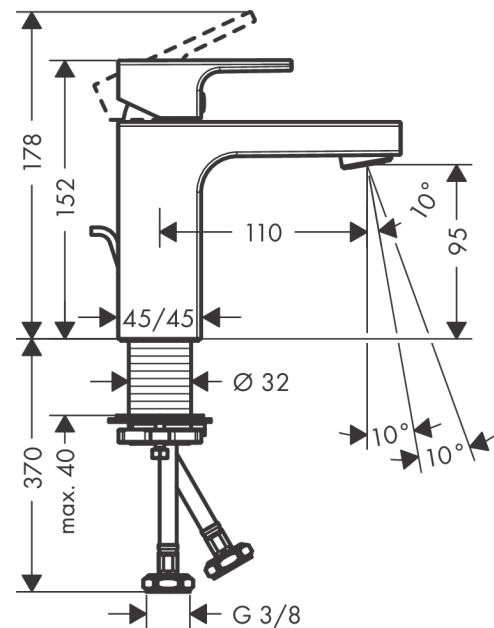

Vernis Shape

Single lever basin mixer 100 CoolStart with isolated water conduction and pop-up waste set

Surfaces: **Chrome** Article Number: **71594000**

Description

product features

- consists of: single lever basin mixer, waste set
- ComfortZone 100
- projection: 110 mm
- spout height: 95 mm
- spray type: normal spray
- swiveling spray former
- maximum flow rate at 3 bar: 5 l/min
- ceramic cartridge
- temperature limitation adjustable
- with isolated water conduction - without contact with nickel and lead
- suitable for continuous flow water heaters
- pop-up waste set G 1¼
- material waste set: synthetic
- connection type: G ¾ connections
- connection dimension: DN15
- cold water in middle position

Technology

Certificates

Product image

Scale drawing

Vernis Shape

Single lever basin mixer 100 CoolStart with isolated water conduction and pop-up waste set

Surfaces: **Chrome** Article Number: **71594000**

Flowchart

Vernis Shape

Single lever basin mixer 100 CoolStart with isolated water conduction and pop-up waste set

Surfaces: **Chrome** Article Number: **71594000**

Exploded Drawing

Year of production: >04/21

Vernis Shape

Single lever basin mixer 100 CoolStart with isolated water conduction and pop-up waste set

Surfaces: **Chrome** Article Number: **71594000**

Spare part list

Year of production: >04/21

Pos.	Description	Article Number	Price	PU
1	handle	94209000	€ 28,20	1
2	screw cover	96338000	€ 3,21	1
3	flange	93680000	€ 22,37	1
4	nut	93686000	€ 22,37	1
5	cartridge, assy	97685000	€ 57,12	1
6	locking screw for handle	95140000	€ 5,24	1
7	seal	98865000	€ 28,20	1
8	aerator swivelling M24x1 (5 l/min)	93834000	€ 18,33	1
9	seal	93687000	€ 3,21	1
10	fixing set (Ø 32)	13961000	€ 22,37	1
11	lever collar	97548000	€ 3,21	1
12	connection hose 600 mm M8x0,75 G3/8	96556000	€ 22,37	1
13	O-ring 7x1,5	98422000	€ 3,21	1
14	pull rod	93683000	€ 11,31	1
a	pop up waste	92168000	€ 35,94	1
b	fixation extension 35 mm	13898000	€ 70,57	1