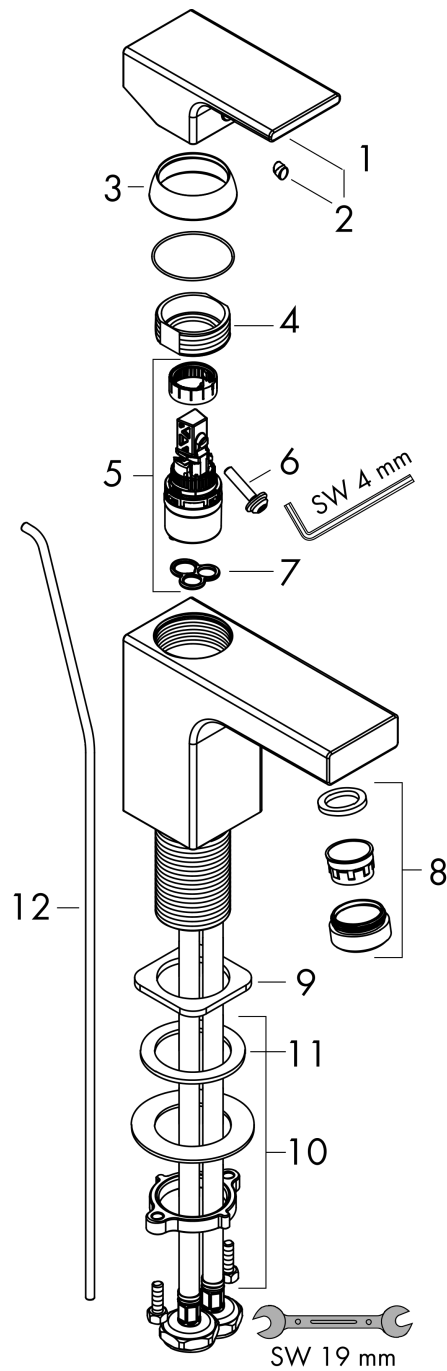

Vernis Shape

Single lever basin mixer 100 CoolStart with isolated water conduction and pop-up waste set

Surfaces: **Chrome** Article Number: **71594000**

Description

product features

- consists of: single lever basin mixer, waste set
- ComfortZone 100
- projection: 110 mm
- spout height: 95 mm
- spray type: normal spray
- swiveling spray former
- maximum flow rate at 3 bar: 5 l/min
- ceramic cartridge
- temperature limitation adjustable
- with isolated water conduction - without contact with nickel and lead
- suitable for continuous flow water heaters
- pop-up waste set G 1¼
- material waste set: synthetic
- connection type: G ¾ connections
- connection dimension: DN15
- cold water in middle position

Technology

Certificates

Product image

Scale drawing

Vernis Shape

Single lever basin mixer 100 CoolStart with isolated water conduction and pop-up waste set

Surfaces: **Chrome** Article Number: **71594000**

Flowchart

Vernis Shape

Single lever basin mixer 100 CoolStart with isolated water conduction and pop-up waste set

Surfaces: **Chrome** Article Number: **71594000**

Exploded Drawing

Year of production: >04/21

Vernis Shape

Single lever basin mixer 100 CoolStart with isolated water conduction and pop-up waste set

Surfaces: **Chrome** Article Number: **71594000**

Spare part list

Year of production: >04/21

Pos.	Description	Article Number	Price	PU
1	handle	94209000	€ 28,20	1
2	screw cover	96338000	€ 3,21	1
3	flange	93680000	€ 22,37	1
4	nut	93686000	€ 22,37	1
5	cartridge, assy	97685000	€ 57,12	1
6	locking screw for handle	95140000	€ 5,24	1
7	seal	98865000	€ 28,20	1
8	aerator swivelling M24x1 (5 l/min)	93834000	€ 18,33	1
9	seal	93687000	€ 3,21	1
10	fixing set (Ø 32)	13961000	€ 22,37	1
11	lever collar	97548000	€ 3,21	1
12	connection hose 600 mm M8x0,75 G3/8	96556000	€ 22,37	1
13	O-ring 7x1,5	98422000	€ 3,21	1
14	pull rod	93683000	€ 11,31	1
a	pop up waste	92168000	€ 35,94	1
b	fixation extension 35 mm	13898000	€ 70,57	1