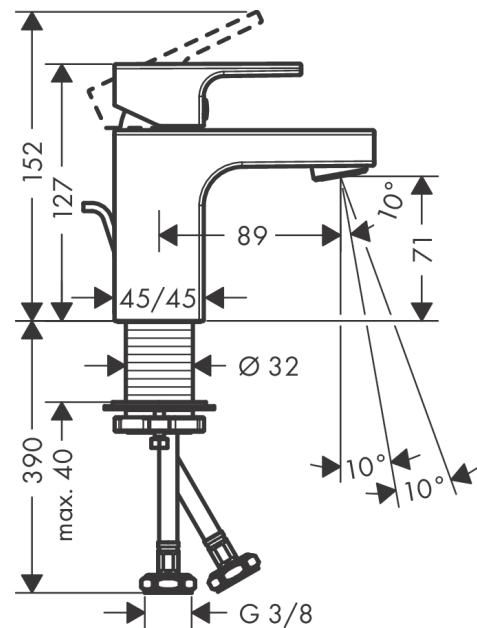

##### product features

- consists of: single lever basin mixer, waste set
- ComfortZone 70
- projection: 89 mm
- spout height: 71 mm
- spray type: normal spray
- swiveling spray former
- maximum flow rate at 3 bar: 5 l/min
- ceramic cartridge
- temperature limitation adjustable
- with isolated water conduction - without contact with nickel and lead
- suitable for continuous flow water heaters
- pop-up waste set G 1¼
- material waste set: synthetic
- connection type: G ¾ connections
- connection dimension: DN15
- cold water in middle position

#### Scale drawing

**Vernis Shape**

**Single lever basin mixer 70 CoolStart with isolated water conduction and pop-up waste set**

Surfaces: **Matt Black** Article Number: **71593670**

**Flowchart**