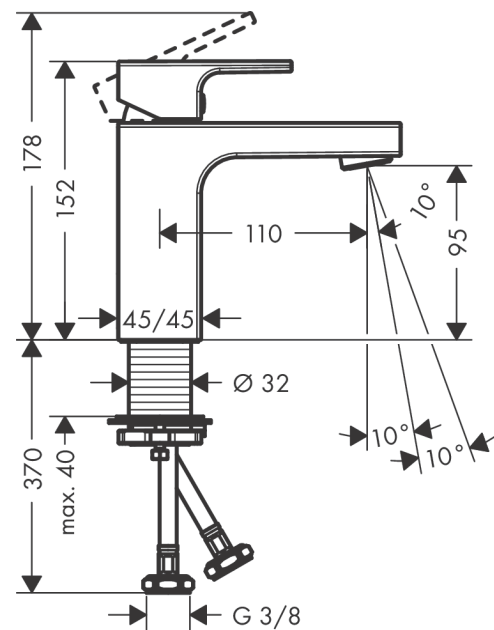

Vernis Shape

Single lever basin mixer 100 with isolated water conduction without waste set

Surfaces: **Matt Black** Article Number: **71569670**

Description

product features

- ComfortZone 100
- projection: 110 mm
- spout height: 95 mm
- spray type: normal spray
- maximum flow rate at 3 bar: 5 l/min
- ceramic cartridge
- temperature limitation adjustable
- with isolated water conduction - without contact with nickel and lead
- suitable for continuous flow water heaters
- connection type: G 3/8 connections
- connection dimension: DN15

Technology

Certificates

Product image

Scale drawing

Flowchart