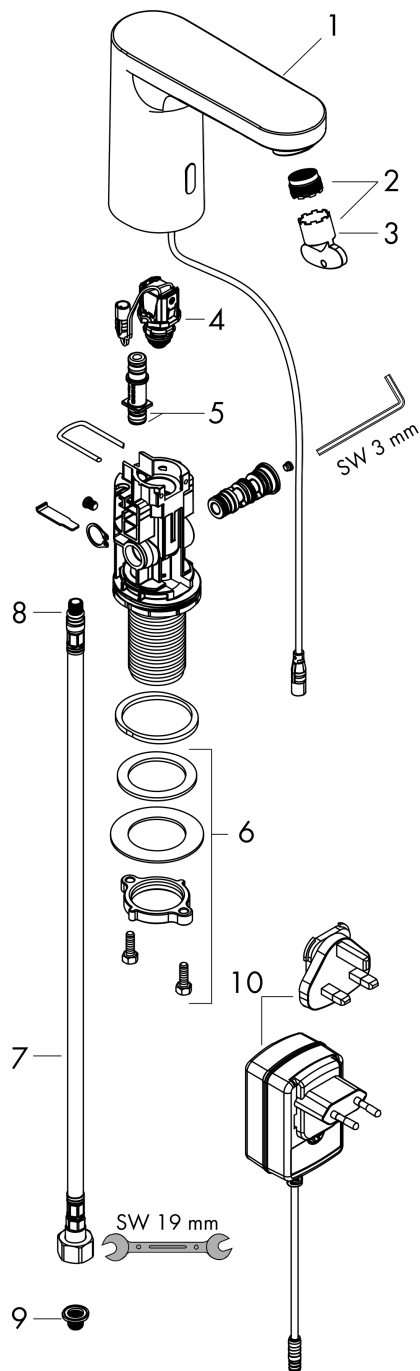

**Technology**

i.R.

**Certificates**

**Vernis Blend**

**Electronic basin mixer for cold water or pre-adjusted water mains connection 230 V**

Surfaces: **Chrome** Article Number: **71504000**

**Product image**

**Scale drawing**

**Flowchart**

**Vernis Blend**

**Electronic basin mixer for cold water or pre-adjusted water mains connection 230 V**

Surfaces: **Chrome** Article Number: **71504000**

**Exploded Drawing**

## Vernis Blend

Electronic basin mixer for cold water or pre-adjusted water mains connection 230 V

Surfaces: **Chrome** Article Number: **71504000**

### Spare part list

Year of production: >09/21

Pos.	Description	Article Number	Price	PU
1	mixer-hood	94468000	€ 162,08	1
2	aerator M18x1 (5 l/min)	94451000	€ 13,92	1
3	service tool	93750000	€ 8,45	1
4	solenoid valve	94453000	€ 100,44	1
5	O-ring 8x1,5	98423000	€ 3,21	1
6	fixing set (Ø 32)	13961000	€ 22,37	1
7	connection hose 450 mm M8x0,75 G3/8	93405000	€ 35,94	1
8	O-ring 7x1,5	98422000	€ 3,21	1
9	filter packing	95291000	€ 11,31	1
10	transformer	94269000	€ 124,95	1
a	Thermostat	15346000	-	1
b	fixation extension 35 mm	13898000	€ 70,57	1