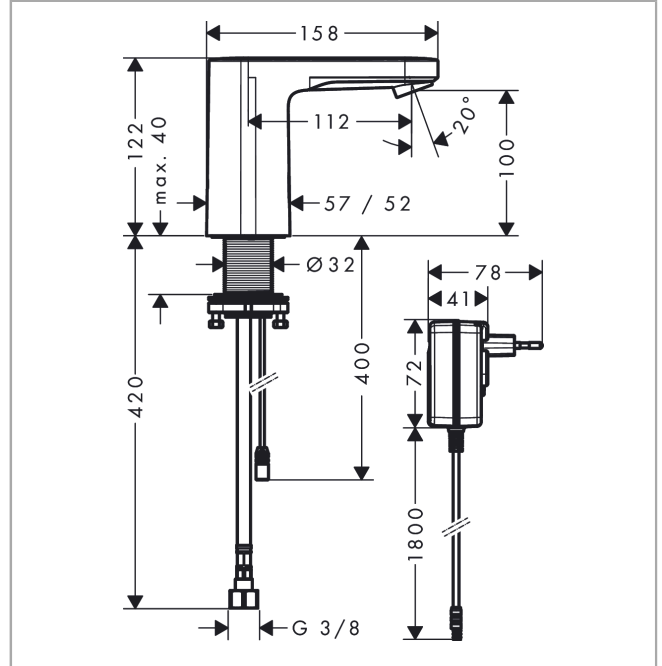

**Technology**

i.R.

**Certificates**

**Vernis Blend**

**Electronic basin mixer for cold water or pre-adjusted water mains connection 230 V**

Surfaces: **Chrome** Article Number: **71504000**

**Product image**

**Scale drawing**

**Flowchart**

**Vernis Blend**

**Electronic basin mixer for cold water or pre-adjusted water mains connection 230 V**

Surfaces: **Chrome** Article Number: **71504000**

**Exploded Drawing**