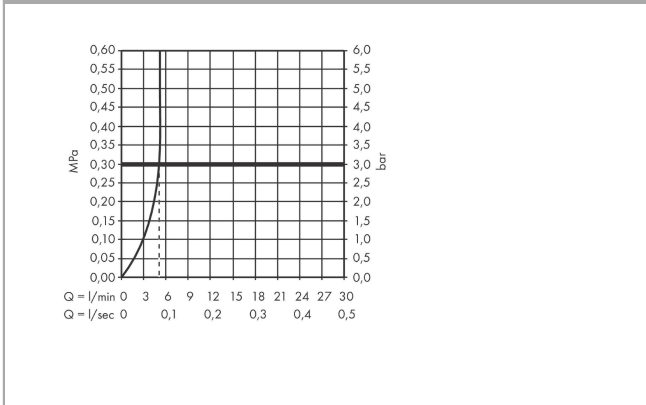

Vernis Blend

Electronic basin mixer for cold water or pre-adjusted water mains connection 230 V

Surfaces: **Chrome** Article Number: **71504000**

Product image

Scale drawing

Flowchart