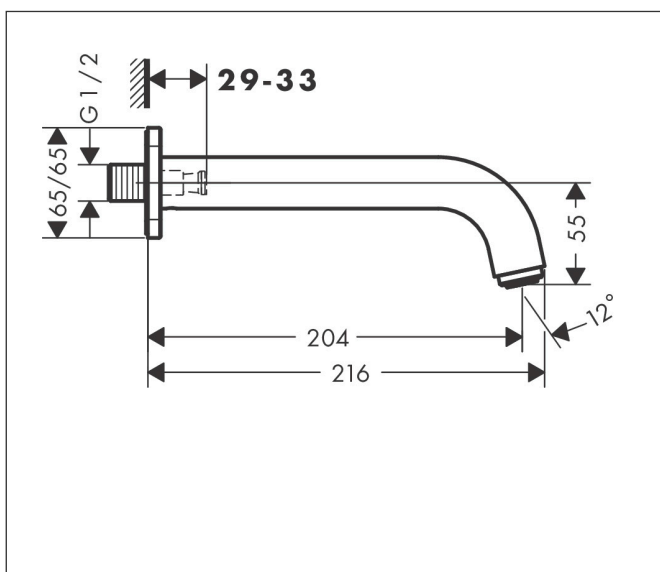

Brand	hansgrohe
Art. Name	Vernis Shape Bath spout
Art. Nr.	71460670
Surface	Matt Black
Pos.	1

Product picture

Features

- 1 function
- with escutcheon
- projection 204 mm
- wall-mounted
- maximum flow rate at 3 bar: 21,7 l/min
- connection dimension: G 1/2
- spray type: normal spray

Drawing

Technology

Codes / Standards

- PIX 38209/ID