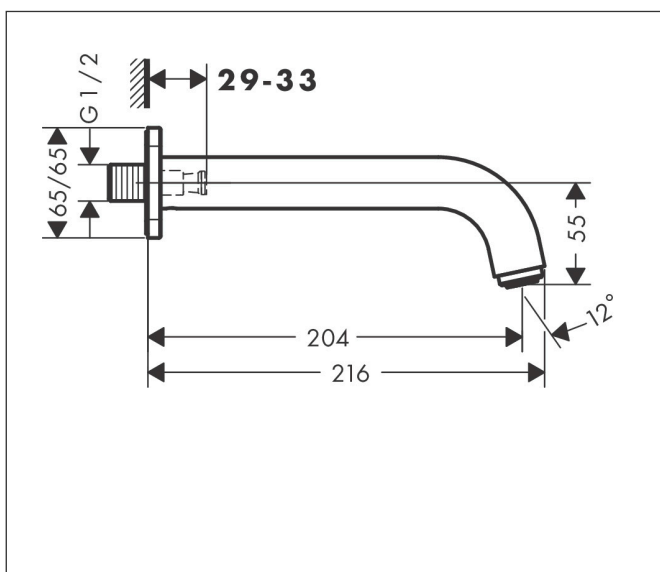

Drawing

Technology

Codes / Standards

- PIX 38209/ID