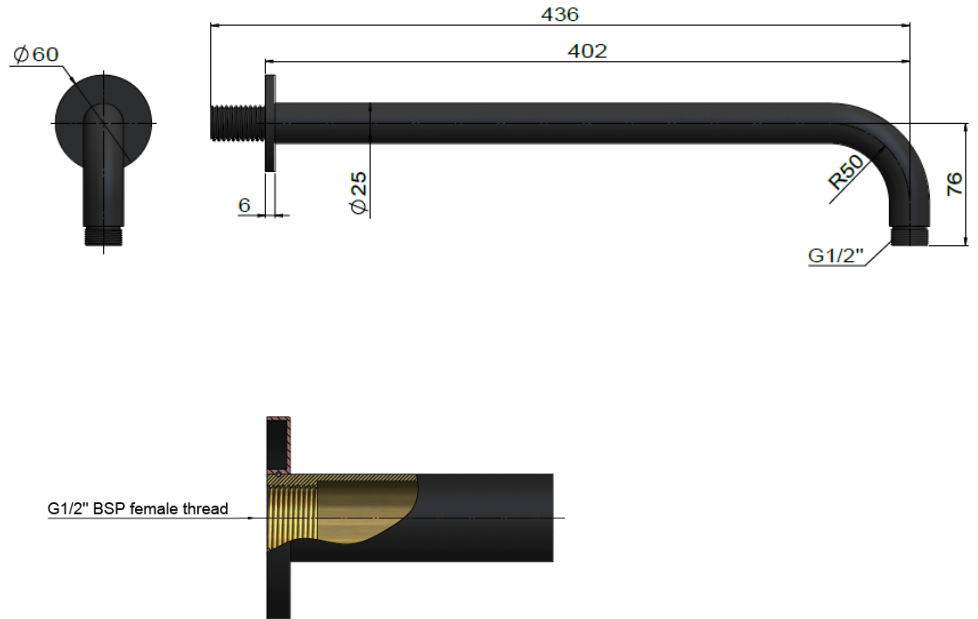

MA09-400 WALL SHOWER ARM

meir®

MATTE BLACK
MA09-400

CHROME
MA09-400-C

CHAMPAGNE
MA09-400
-CH

TIGER
BRONZE
MA09-400
-BB

BRUSHED
NICKEL
MA09-400
-PVDBN

AVAILABLE
FINISHES

FEATURES

- 10 Year warranty
- Solid brass construction
- Box Weight 0,6 kg
- 68mm long 1/2" threaded adapter included

CARE

- Do not install tapware using any form of acetone silicones.
- Do not apply physical items (such as tools) directly to product.
- Never use house-hold or commercial detergents, citrus based cleaners, or abrasive cleaners.
- Clean using a mild washing soap solution rinsed, and dry with a soft cloth.
- Check for any product defects before installation.
- Refer to the installation manual for correct installation.

SPECIFICATIONS

EXPLODED VIEW

NO.	Part Number
1	Ceiling arm
2	Cover plate