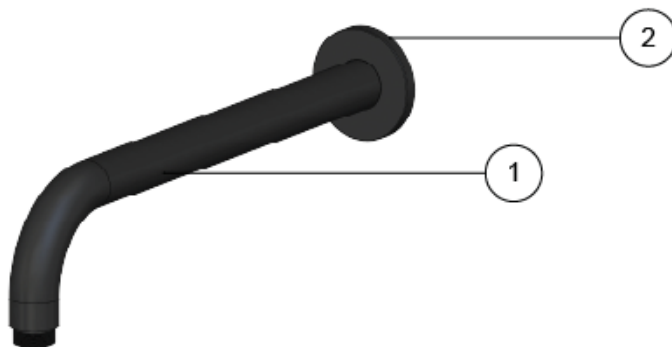

FEATURES

- 10 Year warranty
- Solid brass construction
- Box Weight 0,6 kg
- 68mm long 1/2" threaded adapter included

CARE

- Do not install tapware using any form of acetone silicones.
- Do not apply physical items (such as tools) directly to product.
- Never use house-hold or commercial detergents, citrus based cleaners, or abrasive cleaners.
- Clean using a mild washing soap solution rinsed, and dry with a soft cloth.
- Check for any product defects before installation.
- Refer to the installation manual for correct installation.

SPECIFICATIONS

EXPLODED VIEW

NO.	Part Number
1	Ceiling arm
2	Cover plate