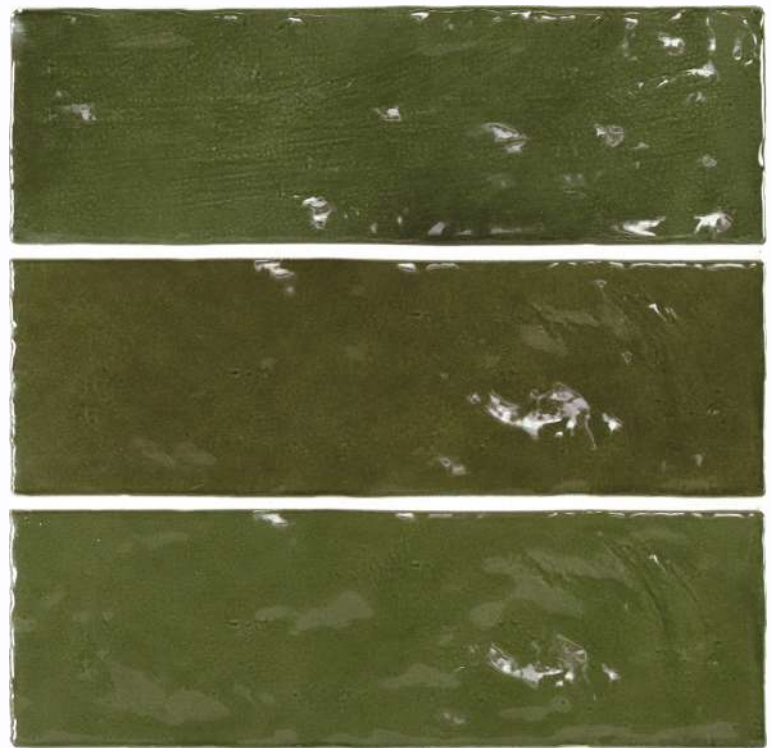

BOTANICAL GREEN

0534-GRN

65x200mm

GLOSS

CERAMIC

WHITE
BODY

COLOUR
V2

THICK
9mm

GROUT
2-3mm

MOHS
3