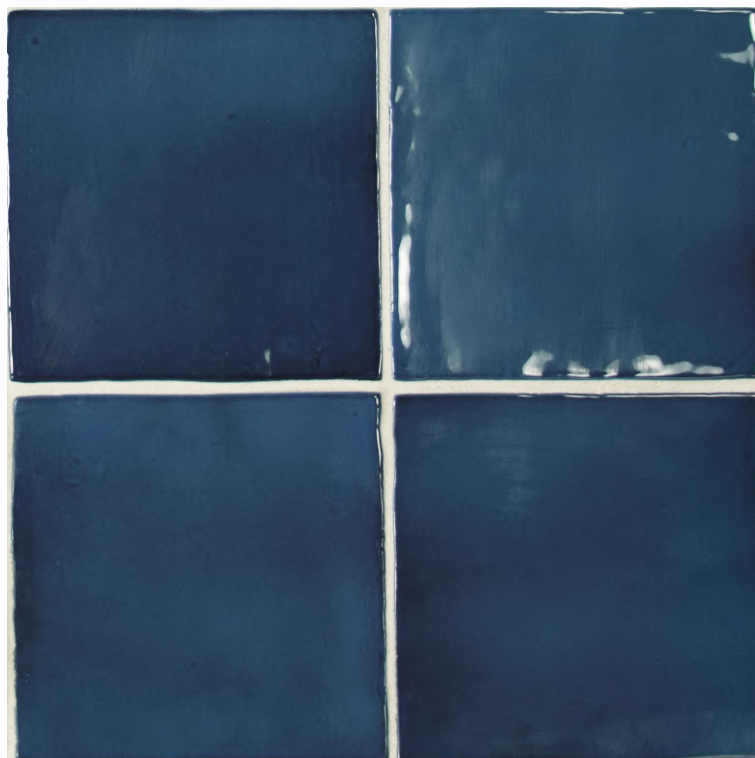

OCEAN BLUE

0822-BLU

100x100mm

GLOSS

CERAMIC

WHITE
BODY

COLOUR
V3

THICK
9mm

GROUT
2mm

MOHS
3