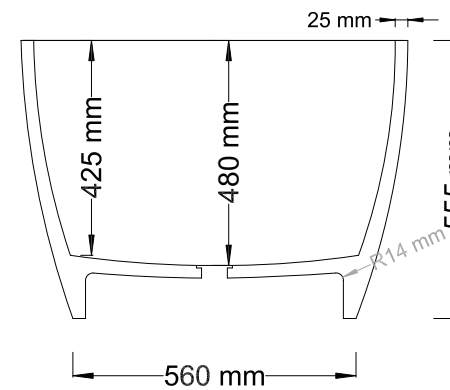

CRYSTALLITE

BATHTUBS & VANITIES

LUNA 1.7

BATH

Length: 1730 mm
Width: 755 mm
Height: 555 mm

Int depth: 480 mm
Weight: 136 kg
Full Vol: 340 l
Suggest Vol: 140 l

Tel: +27 21 975-8098
Fax: +27 86 458 6218
admin@bvsa.co
www.bvsa.co