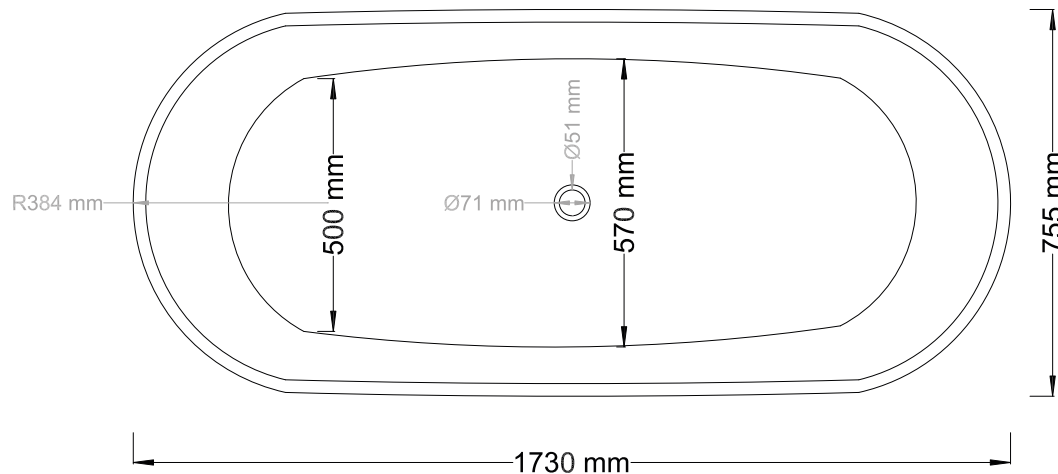

CRYSTALLITE

BATHTUBS & VANITIES

LUNA 1.7

BATH

Length: 1730 mm
Width: 755 mm
Height: 555 mm

Int depth: 480 mm
Weight: 136 kg
Full Vol: 340 l
Suggest Vol: 140 l

Tel: +27 21 975-8098
Fax: +27 86 458 6218
admin@bvsa.co
www.bvsa.co