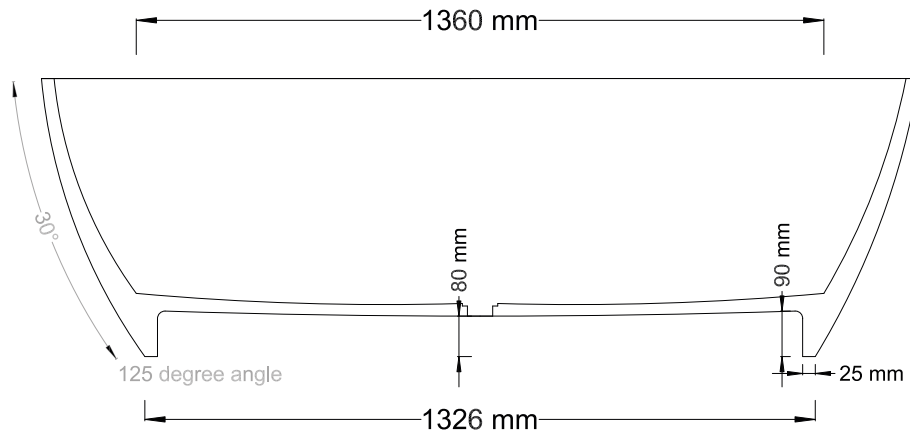

CRYSTALLITE

BATHTUBS & VANITIES

LUNA 1.7

BATH

Length: 1730 mm
Width: 755 mm
Height: 555 mm

Int depth: 480 mm
Weight: 136 kg
Full Vol: 340 l
Suggest Vol: 140 l

Tel: +27 21 975-8098
Fax: +27 86 458 6218
admin@bvsa.co
www.bvsa.co