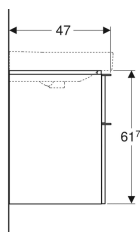

Characteristics

- FSC™ C134279 certified
- Wall-hung
- With two drawers
- Opening with handle
- Drawer with soft-closing

- Moisture-resistant
- Drawer frame made of metal
- Delivered preassembled

Technical data

Product material	High-compressed three-layer chipboard
Maximum drawer load	30 kg

Scope of delivery

- Cabinet for washbasin
- Fastening material

Art. no.	Colour / surface	B	B1	B2	Washbasin width	H	T
500.353.00.1	Body and front: white / high-gloss coated Handle: white / matt powder-coated	73.4 cm	68.5 cm	66.4 cm	75 cm	61.7 cm	47 cm
500.354.00.1	Body and front: white / high-gloss coated Handle: white / matt powder-coated	88.4 cm	83.5 cm	81.4 cm	90 cm	61.7 cm	47 cm
500.355.00.1	Body and front: white / high-gloss coated Handle: white / matt powder-coated	118.4 cm	113.5 cm	111.4 cm	120 cm	61.7 cm	47 cm
500.352.00.1	Body and front: white / high-gloss coated Handle: white / matt powder-coated	58.4 cm	53.5 cm	51.4 cm	60 cm	61.7 cm	47 cm
500.352.JK.1 *	Body and front: lava / matt coated Handle: lava / matt powder-coated	58.4 cm	53.5 cm	51.4 cm	60 cm	61.7 cm	47 cm
500.353.JK.1 *	Body and front: lava / matt coated Handle: lava / matt powder-coated	73.4 cm	68.5 cm	66.4 cm	75 cm	61.7 cm	47 cm
500.354.JK.1 *	Body and front: lava / matt coated Handle: lava / matt powder-coated	88.4 cm	83.5 cm	81.4 cm	90 cm	61.7 cm	47 cm
500.355.JK.1 *	Body and front: lava / matt coated Handle: lava / matt powder-coated	118.4 cm	113.5 cm	111.4 cm	120 cm	61.7 cm	47 cm
500.352.JL.1 *	Body and front: sand grey / high-gloss coated Handle: sand grey / matt powder-coated	58.4 cm	53.5 cm	51.4 cm	60 cm	61.7 cm	47 cm
500.353.JL.1 *	Body and front: sand grey / high-gloss coated Handle: sand grey / matt powder-coated	73.4 cm	68.5 cm	66.4 cm	75 cm	61.7 cm	47 cm
500.354.JL.1 *	Body and front: sand grey / high-gloss coated Handle: sand grey / matt powder-coated	88.4 cm	83.5 cm	81.4 cm	90 cm	61.7 cm	47 cm
500.355.JL.1 *	Body and front: sand grey / high-gloss coated Handle: sand grey / matt powder-coated	118.4 cm	113.5 cm	111.4 cm	120 cm	61.7 cm	47 cm
500.352.JR.1	Body and front: hickory / wood-textured melamine Handle: lava / matt powder-coated	58.4 cm	53.5 cm	51.4 cm	60 cm	61.7 cm	47 cm
500.353.JR.1	Body and front: hickory / wood-textured melamine Handle: lava / matt powder-coated	73.4 cm	68.5 cm	66.4 cm	75 cm	61.7 cm	47 cm
500.354.JR.1	Body and front: hickory / wood-textured melamine Handle: lava / matt powder-coated	88.4 cm	83.5 cm	81.4 cm	90 cm	61.7 cm	47 cm
500.355.JR.1	Body and front: hickory / wood-textured melamine Handle: lava / matt powder-coated	118.4 cm	113.5 cm	111.4 cm	120 cm	61.7 cm	47 cm