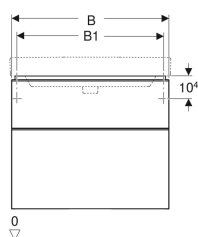

Characteristics

- FSC™ C134279 certified
- Wall-hung
- With two drawers
- Opening with handle
- Drawer with soft-closing

- Moisture-resistant
- Drawer frame made of metal
- Delivered preassembled

Technical data

Product material	High-compressed three-layer chipboard
Maximum drawer load	30 kg

Scope of delivery

- Cabinet for washbasin
- Fastening material

Art. no.	Colour / surface	B	B1	B2	Washbasin width	H	T
500.353.00.1	Body and front: white / high-gloss coated Handle: white / matt powder-coated	73.4 cm	68.5 cm	66.4 cm	75 cm	61.7 cm	47 cm
500.354.00.1	Body and front: white / high-gloss coated Handle: white / matt powder-coated	88.4 cm	83.5 cm	81.4 cm	90 cm	61.7 cm	47 cm
500.355.00.1	Body and front: white / high-gloss coated Handle: white / matt powder-coated	118.4 cm	113.5 cm	111.4 cm	120 cm	61.7 cm	47 cm
500.352.00.1	Body and front: white / high-gloss coated Handle: white / matt powder-coated	58.4 cm	53.5 cm	51.4 cm	60 cm	61.7 cm	47 cm
500.352.JK.1 *	Body and front: lava / matt coated Handle: lava / matt powder-coated	58.4 cm	53.5 cm	51.4 cm	60 cm	61.7 cm	47 cm
500.353.JK.1 *	Body and front: lava / matt coated Handle: lava / matt powder-coated	73.4 cm	68.5 cm	66.4 cm	75 cm	61.7 cm	47 cm
500.354.JK.1 *	Body and front: lava / matt coated Handle: lava / matt powder-coated	88.4 cm	83.5 cm	81.4 cm	90 cm	61.7 cm	47 cm
500.355.JK.1 *	Body and front: lava / matt coated Handle: lava / matt powder-coated	118.4 cm	113.5 cm	111.4 cm	120 cm	61.7 cm	47 cm
500.352.JL.1 *	Body and front: sand grey / high-gloss coated Handle: sand grey / matt powder-coated	58.4 cm	53.5 cm	51.4 cm	60 cm	61.7 cm	47 cm
500.353.JL.1 *	Body and front: sand grey / high-gloss coated Handle: sand grey / matt powder-coated	73.4 cm	68.5 cm	66.4 cm	75 cm	61.7 cm	47 cm
500.354.JL.1 *	Body and front: sand grey / high-gloss coated Handle: sand grey / matt powder-coated	88.4 cm	83.5 cm	81.4 cm	90 cm	61.7 cm	47 cm
500.355.JL.1 *	Body and front: sand grey / high-gloss coated Handle: sand grey / matt powder-coated	118.4 cm	113.5 cm	111.4 cm	120 cm	61.7 cm	47 cm
500.352.JR.1	Body and front: hickory / wood-textured melamine Handle: lava / matt powder-coated	58.4 cm	53.5 cm	51.4 cm	60 cm	61.7 cm	47 cm
500.353.JR.1	Body and front: hickory / wood-textured melamine Handle: lava / matt powder-coated	73.4 cm	68.5 cm	66.4 cm	75 cm	61.7 cm	47 cm
500.354.JR.1	Body and front: hickory / wood-textured melamine Handle: lava / matt powder-coated	88.4 cm	83.5 cm	81.4 cm	90 cm	61.7 cm	47 cm
500.355.JR.1	Body and front: hickory / wood-textured melamine Handle: lava / matt powder-coated	118.4 cm	113.5 cm	111.4 cm	120 cm	61.7 cm	47 cm