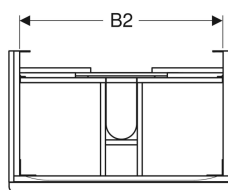

Characteristics

- FSC™ C134279 certified
- Wall-hung
- With two drawers
- Opening with handle
- Drawer with soft-closing

- Moisture-resistant
- Drawer frame made of metal
- Delivered preassembled

Technical data

Product material	High-compressed three-layer chipboard
Maximum drawer load	30 kg

Scope of delivery

- Cabinet for washbasin
- Fastening material

Art. no.	Colour / surface	B	B1	B2	Washbasin width	H	T
500.353.00.1	Body and front: white / high-gloss coated Handle: white / matt powder-coated	73.4 cm	68.5 cm	66.4 cm	75 cm	61.7 cm	47 cm
500.354.00.1	Body and front: white / high-gloss coated Handle: white / matt powder-coated	88.4 cm	83.5 cm	81.4 cm	90 cm	61.7 cm	47 cm
500.355.00.1	Body and front: white / high-gloss coated Handle: white / matt powder-coated	118.4 cm	113.5 cm	111.4 cm	120 cm	61.7 cm	47 cm
500.352.00.1	Body and front: white / high-gloss coated Handle: white / matt powder-coated	58.4 cm	53.5 cm	51.4 cm	60 cm	61.7 cm	47 cm
500.352.JK.1 *	Body and front: lava / matt coated Handle: lava / matt powder-coated	58.4 cm	53.5 cm	51.4 cm	60 cm	61.7 cm	47 cm
500.353.JK.1 *	Body and front: lava / matt coated Handle: lava / matt powder-coated	73.4 cm	68.5 cm	66.4 cm	75 cm	61.7 cm	47 cm
500.354.JK.1 *	Body and front: lava / matt coated Handle: lava / matt powder-coated	88.4 cm	83.5 cm	81.4 cm	90 cm	61.7 cm	47 cm
500.355.JK.1 *	Body and front: lava / matt coated Handle: lava / matt powder-coated	118.4 cm	113.5 cm	111.4 cm	120 cm	61.7 cm	47 cm
500.352.JL.1 *	Body and front: sand grey / high-gloss coated Handle: sand grey / matt powder-coated	58.4 cm	53.5 cm	51.4 cm	60 cm	61.7 cm	47 cm
500.353.JL.1 *	Body and front: sand grey / high-gloss coated Handle: sand grey / matt powder-coated	73.4 cm	68.5 cm	66.4 cm	75 cm	61.7 cm	47 cm
500.354.JL.1 *	Body and front: sand grey / high-gloss coated Handle: sand grey / matt powder-coated	88.4 cm	83.5 cm	81.4 cm	90 cm	61.7 cm	47 cm
500.355.JL.1 *	Body and front: sand grey / high-gloss coated Handle: sand grey / matt powder-coated	118.4 cm	113.5 cm	111.4 cm	120 cm	61.7 cm	47 cm
500.352.JR.1	Body and front: hickory / wood-textured melamine Handle: lava / matt powder-coated	58.4 cm	53.5 cm	51.4 cm	60 cm	61.7 cm	47 cm
500.353.JR.1	Body and front: hickory / wood-textured melamine Handle: lava / matt powder-coated	73.4 cm	68.5 cm	66.4 cm	75 cm	61.7 cm	47 cm
500.354.JR.1	Body and front: hickory / wood-textured melamine Handle: lava / matt powder-coated	88.4 cm	83.5 cm	81.4 cm	90 cm	61.7 cm	47 cm
500.355.JR.1	Body and front: hickory / wood-textured melamine Handle: lava / matt powder-coated	118.4 cm	113.5 cm	111.4 cm	120 cm	61.7 cm	47 cm