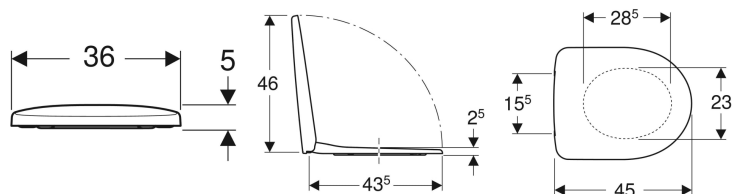

Geberit Selnova WC seat, fastening from below

Example image

Characteristics

- Overlapping WC lid
- Hinges made of metal

Technical data

Product material	Thermoset
Fastening distance	15.5 cm

Scope of delivery

- WC seat

Art. no.	Colour / surface	Quick-release hinges	Soft-closing mechanism	Fastening	Hinge material
500.331.01.1	white / glossy	no	no	from below	Metal