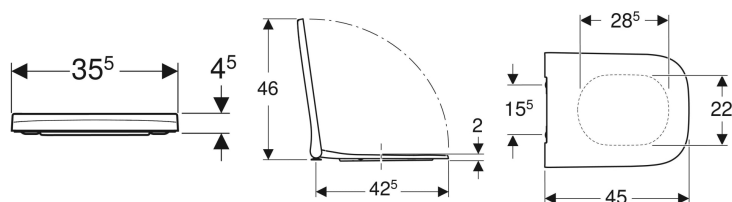

Geberit Smyle Square WC seat, slim design

Example image

Characteristics

- Antibacterial
- Slim design
- Overlapping WC lid

Technical data

Product material	Thermoset
Fastening distance	15.5 cm

Art. no.	Colour / surface	Quick-release hinges	Soft-closing mechanism	Fastening	Hinge material
500.687.01.1	white / glossy	yes	yes	from above	Chrome-plated brass
500.237.01.1	white / glossy	no	yes	from above	Chrome-plated brass
500.238.01.1	white / glossy	no	no	from above	Chrome-plated brass