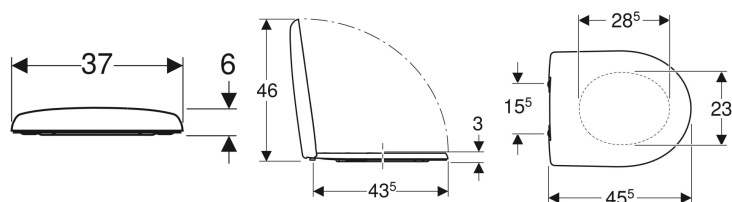

Geberit Smyle WC seat

Example image

Application purposes

- For Smyle wall-hung WC, horizontal outlet, semi-shrouded, Rimfree

Characteristics

- Overlapping WC lid

Technical data

Product material	Thermoset
Fastening distance	15.5 cm

Art. no.	Colour / surface	Soft-closing mechanism	Fastening	Hinge material
500.232.01.1	white / glossy	yes	from above	Chrome-plated brass
500.231.01.1	white / glossy	no	from above	Stainless steel

 Phasing out