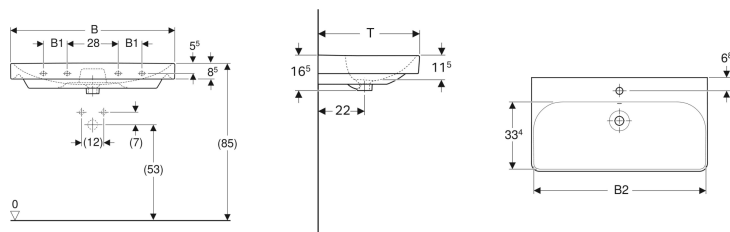

Geberit Smyle Square washbasin

Example image

Characteristics

- Can be installed with a washbasin cabinet

Technical data

Product material

Vitreous china

Art. no.	Colour / s urface	Tap hole	Over flow	B	B1	B2	Cabinet width	H	T	Fastening points	
501.574.00.1	white	without	visible	55 cm	- cm	51.8 cm	53.6 cm	16.5 cm	44 cm	2	New
501.732.00.1	white	central	without	60 cm	- cm	56.8 cm	58.4 cm	16.5 cm	48 cm	2	New
500.249.00.2	white	without	visible	75 cm	- cm	71.5 cm	73.4 cm	16.5 cm	48 cm	2	New
500.259.01.1	white	central	visible	55 cm	- cm	51.8 cm	53.6 cm	16.5 cm	44 cm	2	
500.229.01.1	white	central	visible	60 cm	- cm	56.8 cm	58.4 cm	16.5 cm	48 cm	2	
500.249.01.1	white	central	visible	75 cm	- cm	71.5 cm	73.4 cm	16.5 cm	48 cm	2	
500.251.01.1	white	central	visible	90 cm	13 cm	86.8 cm	88.4 cm	16.5 cm	48 cm	4	
500.250.01.1	white	without	visible	90 cm	13 cm	86.8 cm	88.4 cm	16.5 cm	48 cm	4	
500.252.01.1	white	left and right	visible	90 cm	13 cm	86.8 cm	88.4 cm	16.5 cm	48 cm	4	
500.253.01.1	white	left and right	visible	120 cm	28 cm	116.8 cm	118.4 cm	16.5 cm	48 cm	4	
500.226.01.1	white	central	visible	120 cm	28 cm	116.8 cm	118.4 cm	16.5 cm	48 cm	4	
500.225.01.1	white	without	visible	120 cm	28 cm	116.8 cm	118.4 cm	16.5 cm	48 cm	4	

Accessories

- Geberit waste outlet, space-saving model, slim design, with external waste plug with push actuation
- Geberit washbasin drain, space-saving model, slim design, with external waste plug with push actuation
- Geberit bottle trap with dip tube for washbasin, horizontal outlet
- Geberit bottle trap with dip tube for washbasin, space-saving model, horizontal outlet
- Geberit fastening material for washbasin