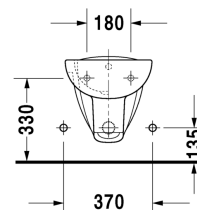

**Bidet wall mounted # 22571500002**

| < 355 mm > |

Bidet wall mounted	Dimension	Weight	Order number
with overflow, with tap platform			
<b>Colors</b>			
00 White Alpin			
<b>Variant</b>			
	355 x 545 mm	17.400 kg	22571500002
<b>Accessory</b>			
Fixing for wall mounted bidet and wall mounted toilet	Ø 12 x 180 mm	0.200 kg	006500

*All drawings contain the necessary measurements which are subject to standard tolerances. They are stated in mm and are non-binding. Exact measurements, in particular for customised installation scenarios, can only be taken from the finished piece.*