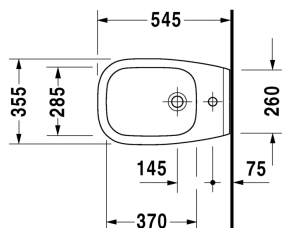

**Bidet wall mounted # 22571500002**

| < 355 mm > |

Bidet wall mounted	Dimension	Weight	Order number
with overflow, with tap platform			
<b>Colors</b>			
00 White Alpin			
<b>Variant</b>			
	355 x 545 mm	17.400 kg	22571500002
<b>Accessory</b>			
Fixing for wall mounted bidet and wall mounted toilet	Ø 12 x 180 mm	0.200 kg	006500

*All drawings contain the necessary measurements which are subject to standard tolerances. They are stated in mm and are non-binding. Exact measurements, in particular for customised installation scenarios, can only be taken from the finished piece.*