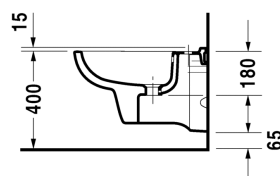

**Bidet wall mounted # 22571500002**

| < 355 mm > |

Bidet wall mounted	Dimension	Weight	Order number
with overflow, with tap platform			
<b>Colors</b>			
00 White Alpin			
<b>Variant</b>			
	355 x 545 mm	17.400 kg	22571500002
<b>Accessory</b>			
Fixing for wall mounted bidet and wall mounted toilet	Ø 12 x 180 mm	0.200 kg	006500

*All drawings contain the necessary measurements which are subject to standard tolerances. They are stated in mm and are non-binding. Exact measurements, in particular for customised installation scenarios, can only be taken from the finished piece.*