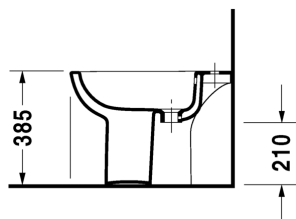

Bidet floor standing # 22381000002

|< 350 mm >|

Bidet floor standing	Dimension	Weight	Order number
with overflow, with tap platform, fixings included			
<b>Colors</b>			
00 White Alpin			
<b>Variant</b>			
	350 x 540 mm	16.700 kg	22381000002

All drawings contain the necessary measurements which are subject to standard tolerances. They are stated in mm and are non-binding. Exact measurements, in particular for customised installation scenarios, can only be taken from the finished piece.