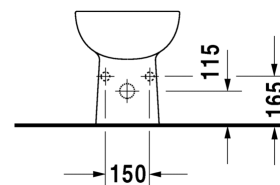

Bidet floor standing # 22381000002

|< 350 mm >|

Bidet floor standing	Dimension	Weight	Order number
with overflow, with tap platform, fixings included			
<b>Colors</b>			
00 White Alpin			
<b>Variant</b>			
	350 x 540 mm	16.700 kg	22381000002

All drawings contain the necessary measurements which are subject to standard tolerances. They are stated in mm and are non-binding. Exact measurements, in particular for customised installation scenarios, can only be taken from the finished piece.