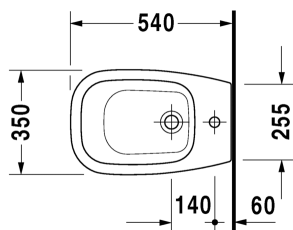

Bidet floor standing # 22381000002

|< 350 mm >|

Bidet floor standing	Dimension	Weight	Order number
with overflow, with tap platform, fixings included			
<b>Colors</b>			
00 White Alpin			
<b>Variant</b>			
	350 x 540 mm	16.700 kg	22381000002

All drawings contain the necessary measurements which are subject to standard tolerances. They are stated in mm and are non-binding. Exact measurements, in particular for customised installation scenarios, can only be taken from the finished piece.