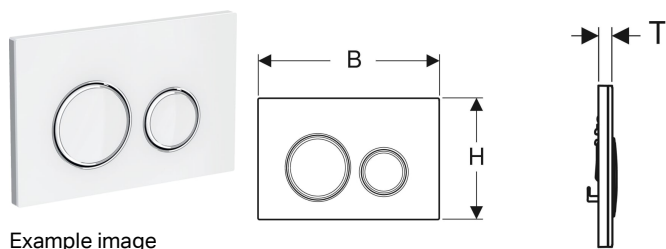

## Geberit Sigma21 actuator plate for dual flush, metal colour chrome-plated

Example image

### Application purposes

- For flush actuation with Sigma concealed cisterns

### Technical data

Actuation force | < 20 N

- 2 actuator rods

Art. no.	Colour / surface	Material designation	B	H	T
115.884.SI.1	Base plate and design rings: chrome-plated Cover plate and buttons: white	Die-cast zinc / glass	24.6 cm	16.4 cm	1.4 cm
115.884.SJ.1	Base plate and design rings: chrome-plated Cover plate and buttons: black	Die-cast zinc / glass	24.6 cm	16.4 cm	1.4 cm
115.884.TG.1	Base plate and design rings: chrome-plated Cover plate and buttons: sand	Die-cast zinc / glass	24.6 cm	16.4 cm	1.4 cm
115.884.00.1	Base plate and design rings: chrome-plated Cover plate and buttons: customised	Die-cast zinc	24.6 cm	16.4 cm	1 cm
115.884.JM.1	Base plate and design rings: chrome-plated Cover plate and buttons: Mustang slate	Die-cast zinc / slate (natural product)	24.6 cm	16.4 cm	1.4 cm
115.884.JV.1	Base plate and design rings: chrome-plated Cover plate and buttons: concrete look	Die-cast zinc / ceramic	24.6 cm	16.4 cm	1.4 cm
115.884.JX.1	Base plate and design rings: chrome-plated Cover plate and buttons: black walnut	Die-cast zinc / wood (natural product)	24.6 cm	16.4 cm	1.4 cm
115.884.JK.1	Base plate and design rings: chrome-plated Cover plate and buttons: lava	Die-cast zinc / glass	24.6 cm	16.4 cm	1.4 cm
115.884.JL.1	Base plate and design rings: chrome-plated Cover plate and buttons: sand grey	Die-cast zinc / glass	24.6 cm	16.4 cm	1.4 cm