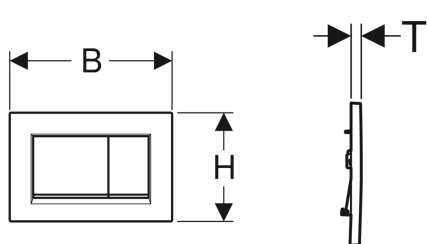

Geberit Sigma30 actuator plate for dual flush

Example image

Application purposes

- For flush actuation with Sigma concealed cisterns

Characteristics

- Front actuation

Scope of delivery

- Mounting frame
- 2 distance bolts

- Sound-absorbing actuator rods, tool-free fast adjustment

Technical data

Actuation force | < 20 N

- 2 actuator rods

Art. no.	Colour / surface	Material designation	B	H	T	
115.883.KH.1	Plate and buttons: bright chrome-plated Design stripes: matt chrome-plated	Plastic	24.6 cm	16.4 cm	1.2 cm	
115.883.KJ.1	Plate and buttons: white Design stripes: bright chrome-plated	Plastic	24.6 cm	16.4 cm	1.2 cm	
115.883.KK.1	Plate and buttons: white Design stripes: gold-plated	Plastic	24.6 cm	16.4 cm	1.2 cm	
115.883.KL.1	Plate: white Buttons and design stripes: matt chrome-plated	Plastic	24.6 cm	16.4 cm	1.2 cm	➔
115.883.KM.1	Plate and buttons: black Design stripes: bright chrome-plated	Plastic	24.6 cm	16.4 cm	1.2 cm	
115.883.KN.1	Plate and buttons: matt chrome-plated Design stripes: bright chrome-plated	Plastic	24.6 cm	16.4 cm	1.2 cm	➔
115.883.JQ.1	Plate and buttons: matt chrome-coated, easy-to-clean coated Design stripes: bright chrome-plated	Plastic	24.6 cm	16.4 cm	1.2 cm	
115.883.JT.1	Plate and buttons: white matt coated, easy-to-clean coated Design stripes: bright chrome-plated	Plastic	24.6 cm	16.4 cm	1.2 cm	
115.883.14.1	Plate and buttons: black matt coated, easy-to-clean coated Design stripes: bright chrome-plated	Plastic	24.6 cm	16.4 cm	1.2 cm	
115.883.11.1	Plate and buttons: white Design stripes: matt white	Plastic	24.6 cm	16.4 cm	1.2 cm	
115.883.01.1	Plate and buttons: white matt coated, easy-to-clean coated Design stripes: white	Plastic	24.6 cm	16.4 cm	1.2 cm	
115.883.DW.1	Plate and buttons: black Design stripes: matt black	Plastic	24.6 cm	16.4 cm	1.2 cm	
115.883.16.1	Plate and buttons: black matt coated, easy-to-clean coated Design stripes: black	Plastic	24.6 cm	16.4 cm	1.2 cm	