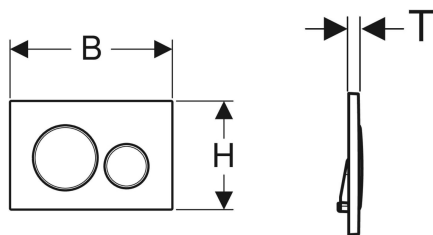

Geberit Sigma20 actuator plate for dual flush

Example image

Application purposes

- For flush actuation with Sigma concealed cisterns

Characteristics

- Front actuation

Scope of delivery

- Mounting frame
- 2 distance bolts