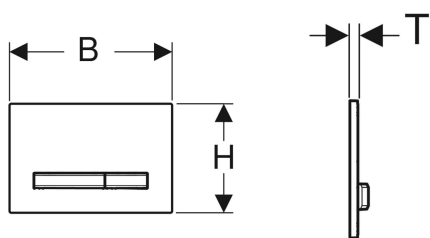

**Geberit Sigma50 actuator plate for dual flush, metal colour chrome-plated**

Example image

**Application purposes**

- For flush actuation with Sigma concealed cisterns

**Characteristics**

- Front actuation

- Easy-to-clean coated actuator buttons
- Sound-absorbing actuator rods, tool-free fast adjustment

**Technical data**

Actuation force | < 20 N

**Scope of delivery**

- Mounting frame
- 2 distance bolts
- 2 actuator rods