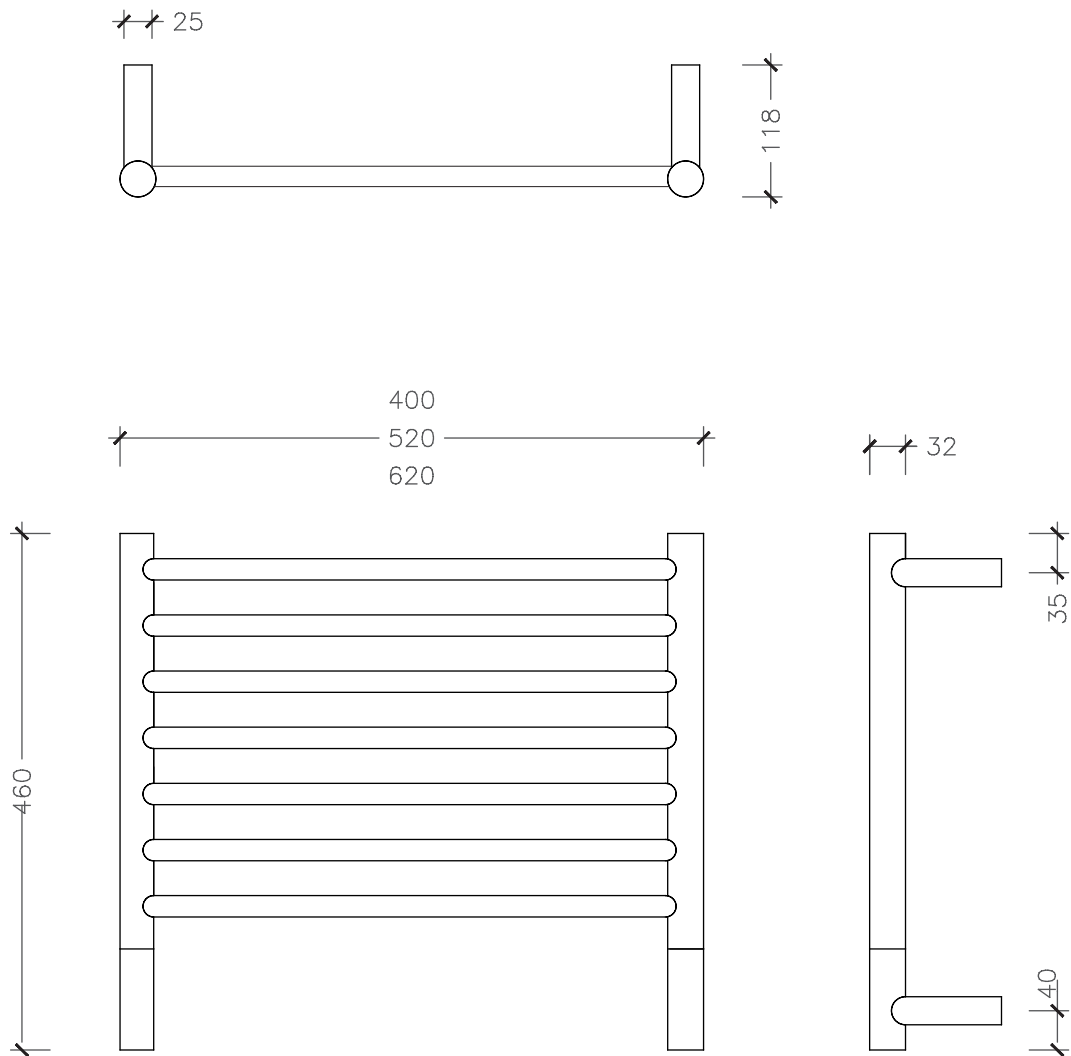

Electric

Easy to Install

Zone 1 Safe

Fluid Filled

Energy Efficient

100% Stainless Steel

International Quality

The Electrical Outlet (EO) is through either the bottom left or right hand bracket, 40mm up from the bottom of the rail. The EO is to be specified at time of confirming the order.

**SIZE OPTIONS
HEIGHT x WIDTH**

460 x 400mm

460 x 520mm

460 x 620mm

**ELECTRIC
POLISHED**

40 watts

60 watts

60 watts

**ELECTRIC
COATED**

60 watts

90 watts

90 watts