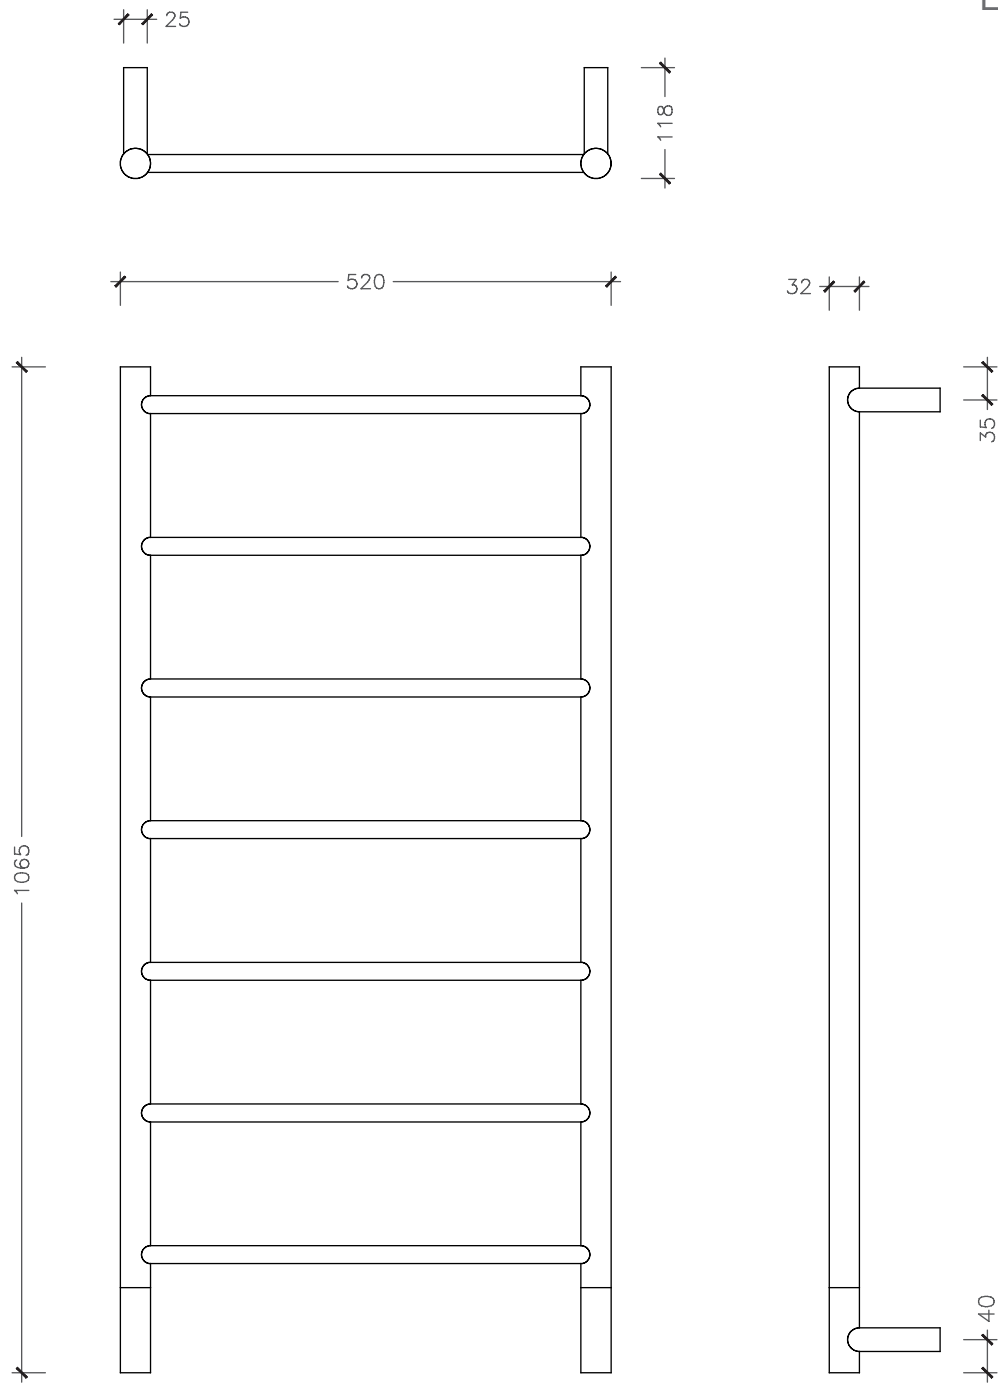

Electric

Easy to Install

Zone 1 Safe

Fluid Filled

Energy Efficient

100% Stainless Steel

International Quality

The Electrical Outlet (EO) is through either the bottom left or right hand bracket, 40mm up from the bottom of the rail. The EO is to be specified at time of confirming the order.

SIZE OPTIONS
HEIGHT x WIDTH

1065 x 520mm

ELECTRIC
POLISHED

120 watts

ELECTRIC
COATED

135 watts