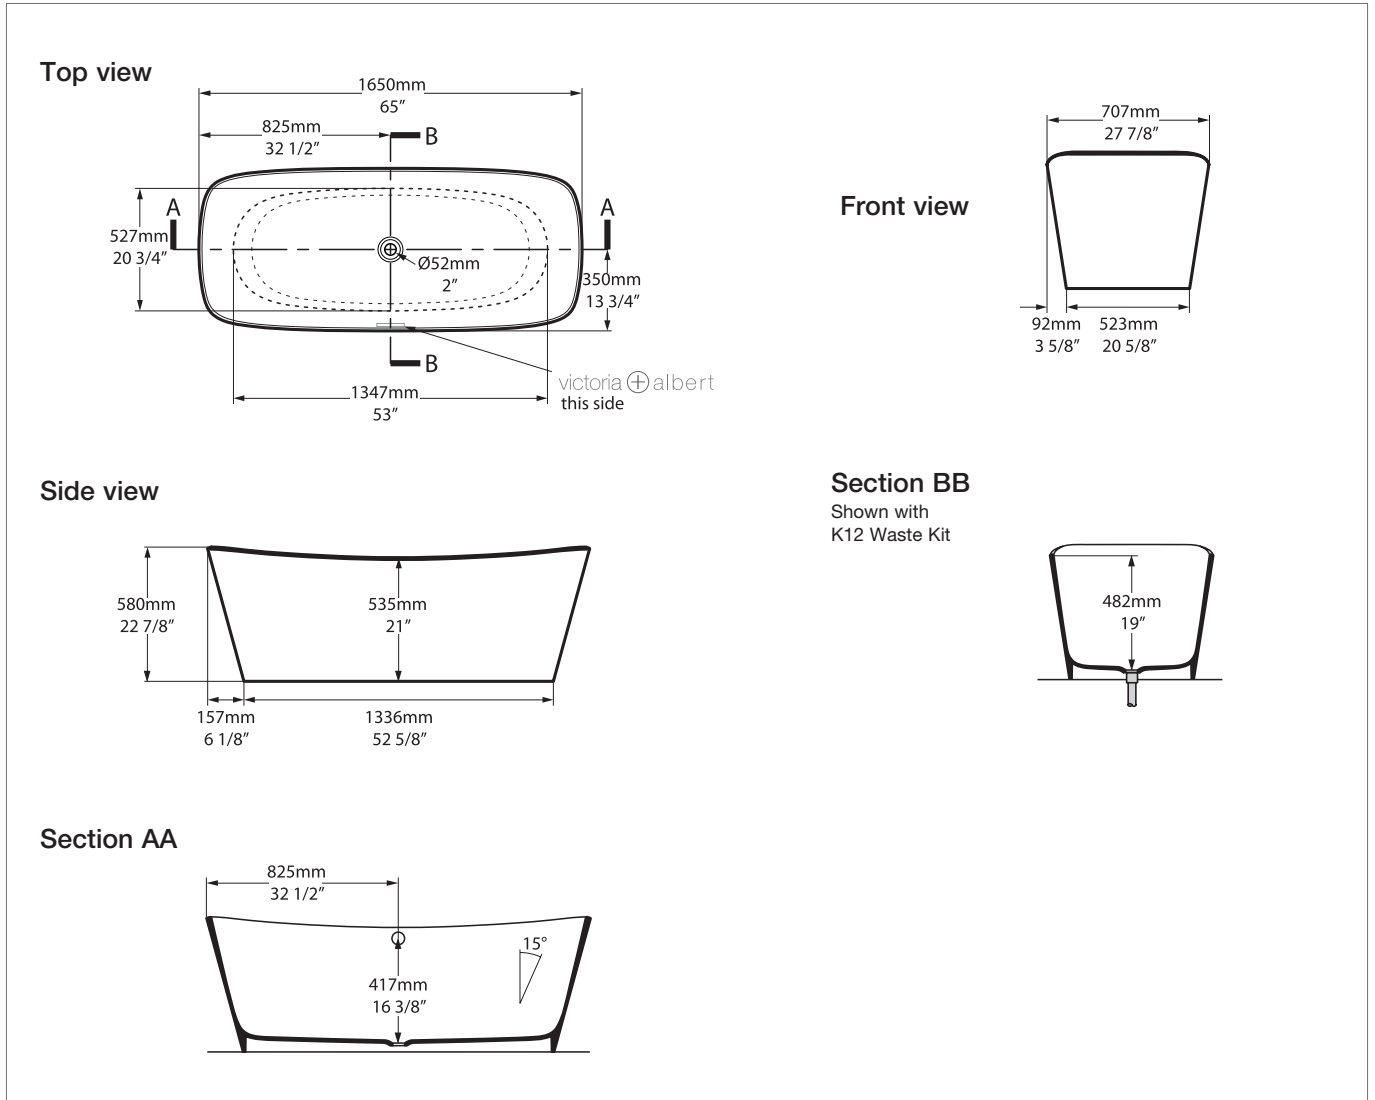

# Trivento TRV-N-SW-NO

**Qc** rich in Volcanic Limestone™

BV-2.1\_0063

Recommended wastes: K12

365 KG	295 ltr
240 KG	170 ltr
70 KG	0 ltr

\*All measurements subject to +/-5% tolerance  
\*Overflow hole not drilled