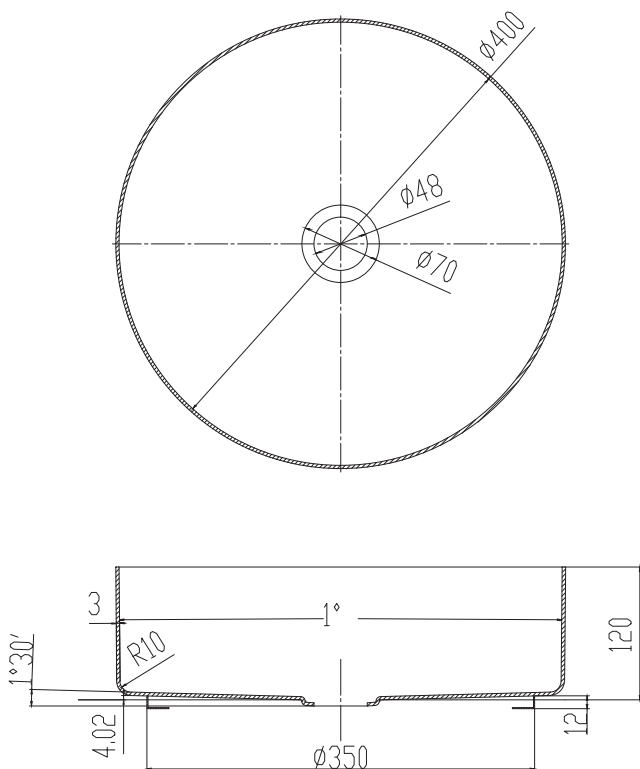

DIMENSIONAL DRAWING

AVAILABLE FINISHES

	S130-400-MB Matt Black
	S130-400-MW Matt White
	S130-400-GW Gloss White
	S130-400-BG Brushed Gold

CLEANING INSTRUCTIONS

Only use a soft cloth.
No harsh cleaning agents to be used.
No ammonia or bleach to be used.
No scourers or hard sponges.
Susceptible to light marking when used.