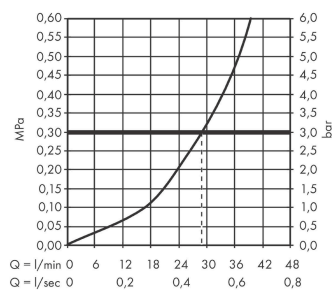

Metropol

Single lever shower mixer for concealed installation with loop handle for iBox universal

Surfaces: **Chrome** Article Number: **74565000**

Description

product features

- 1 function
- maximum flow rate at 3 bar: 29,3 l/min
- ceramic cartridge
- temperature limitation adjustable
- with silencer
- connection type: basic set
- min. operating pressure: 1 bar
- max. operating pressure: 10 bar

Certificates

Product image

Scale drawing

Flowchart