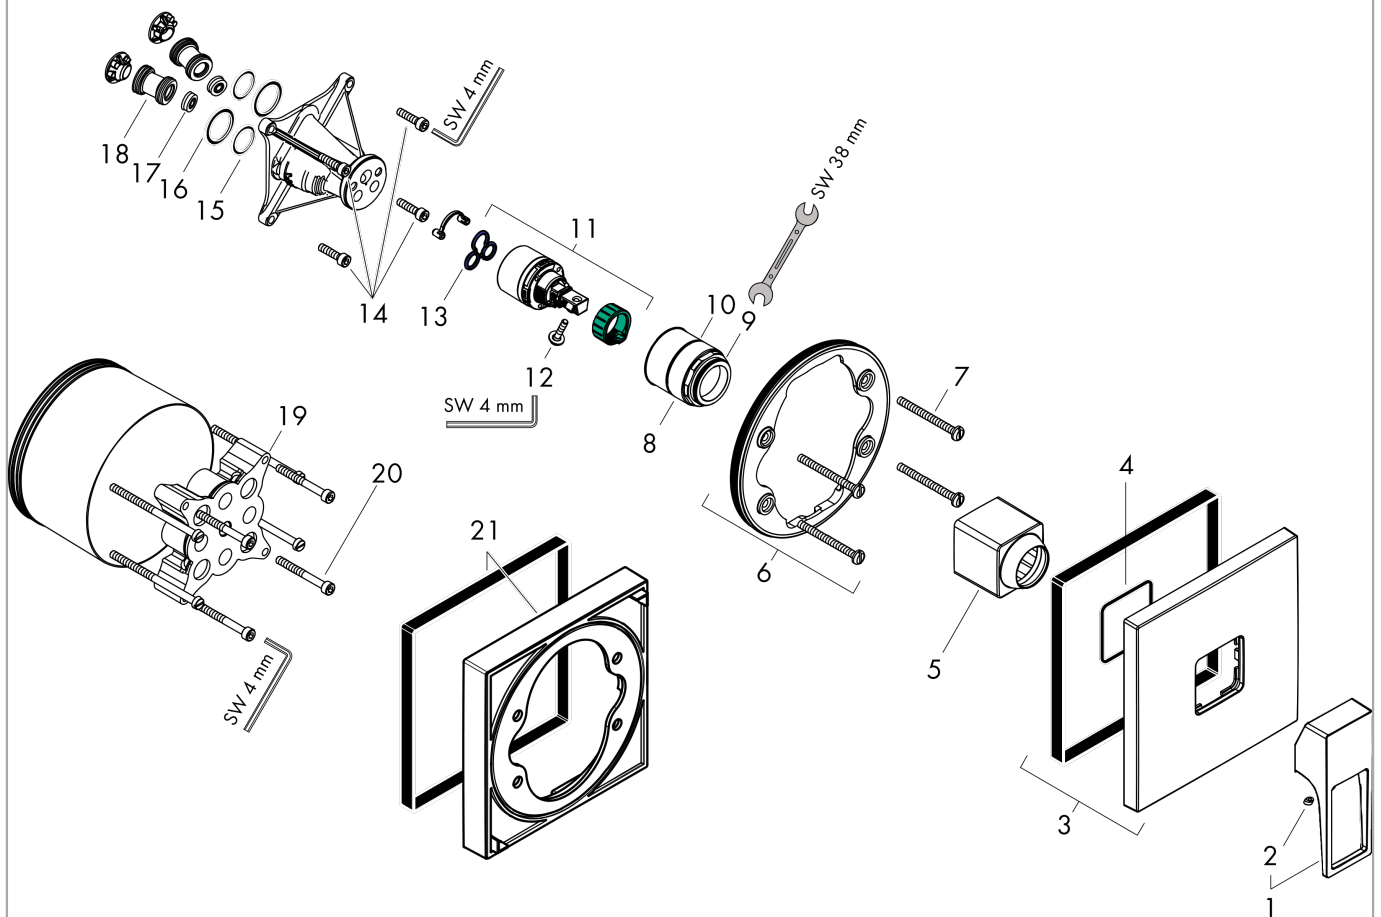

### Scale drawing

### Flowchart

**Metropol**

**Single lever shower mixer for concealed installation with loop handle for iBox universal**

Surfaces: **Chrome** Article Number: **74565000**

**Exploded Drawing**

Year of production: >10/20

**Metropol****Single lever shower mixer for concealed installation with loop handle for iBox universal**Surfaces: **Chrome** Article Number: **74565000****Spare part list**

Year of production: &gt;10/20

Pos.	Description	Article Number	Price	PU
1	handle	93076000	€ 70,57	1
2	screw cover	96338000	€ 3,21	1
3	escutcheon 155 / 155 mm	93142000	€ 44,63	1
4	O-ring 54x3	98436000	€ 3,21	1
5	sleeve	93143000	€ 28,20	1
6	holder for escutcheon	98793000	€ 35,94	1
7	set of fixing screws	96454000	€ 8,45	1
8	nut	98796000	€ 35,94	1
9	O-ring 39x1,5	98400000	€ 3,21	1
10	O-ring 30x1,5	98433000	€ 3,21	1
11	cartridge, assy	92730000	€ 57,12	1
12	locking screw for handle	95140000	€ 5,24	1
13	seal	95008000	€ 8,45	1
14	set of screws	96525000	€ 8,45	1
15	O-ring 16x2	98133000	€ 3,21	1
16	O-Ring 22x2	98185000	€ 3,21	1
17	flow limiter (22 l/min)	95884000	€ 11,31	1
18	noise reduction	94073000	€ 22,37	1
19	extension 25 mm	13595000	-	1
20	set of fixing screws	97747000	€ 3,21	1
21	extension 22 mm	13593000	€ 59,62	1
a	concealed item	01800180	-	1
b	adapter for exchanged connections	93181000	€ 249,90	1
c	set of screws	93244000	€ 8,45	1