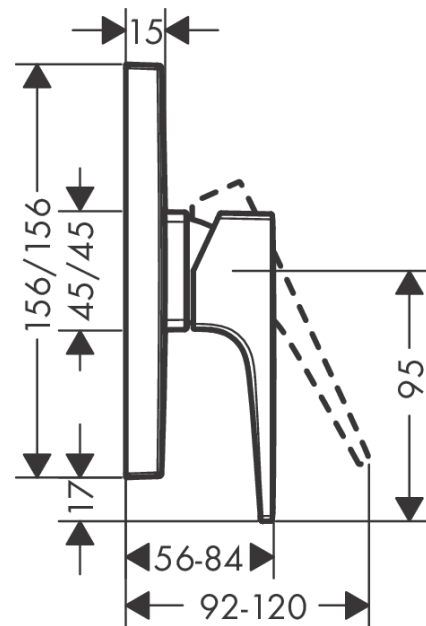

#### product features

- 1 function
- maximum flow rate at 3 bar: 29,3 l/min
- ceramic cartridge
- temperature limitation adjustable
- with silencer
- connection type: basic set
- min. operating pressure: 1 bar
- max. operating pressure: 10 bar

### Scale drawing

Pos.	Description	Article Number	Price	PU
1	handle	93076000	€ 70,57	1
2	screw cover	96338000	€ 3,21	1
3	escutcheon 155 / 155 mm	93142000	€ 44,63	1
4	O-ring 54x3	98436000	€ 3,21	1
5	sleeve	93143000	€ 28,20	1
6	holder for escutcheon	98793000	€ 35,94	1
7	set of fixing screws	96454000	€ 8,45	1
8	nut	98796000	€ 35,94	1
9	O-ring 39x1,5	98400000	€ 3,21	1
10	O-ring 30x1,5	98433000	€ 3,21	1
11	cartridge, assy	92730000	€ 57,12	1
12	locking screw for handle	95140000	€ 5,24	1
13	seal	95008000	€ 8,45	1
14	set of screws	96525000	€ 8,45	1
15	O-ring 16x2	98133000	€ 3,21	1
16	O-Ring 22x2	98185000	€ 3,21	1
17	flow limiter (22 l/min)	95884000	€ 11,31	1
18	noise reduction	94073000	€ 22,37	1
19	extension 25 mm	13595000	-	1
20	set of fixing screws	97747000	€ 3,21	1
21	extension 22 mm	13593000	€ 59,62	1
a	concealed item	01800180	-	1
b	adapter for exchanged connections	93181000	€ 249,90	1
c	set of screws	93244000	€ 8,45	1