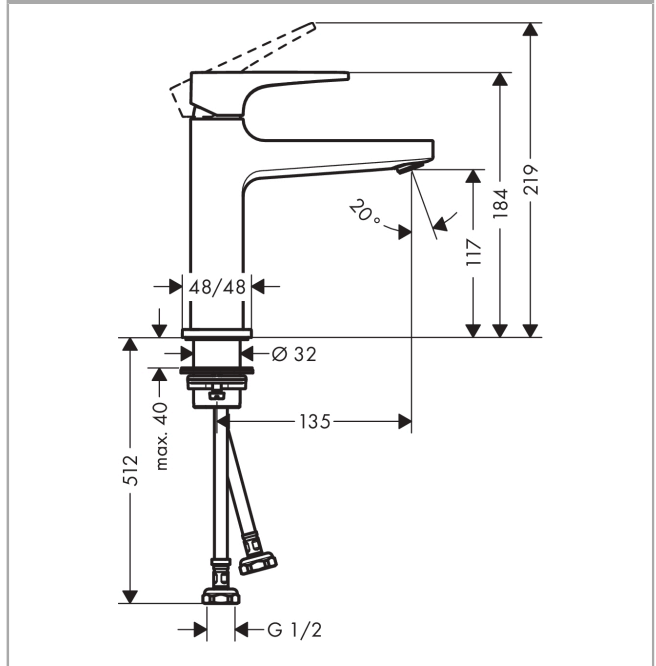

Metropol
Single lever basin mixer 110 with loop handle without waste set
 Surfaces: **Chrome** Article Number: **74507003**

Description

Technology

Product image

Scale drawing

Flowchart